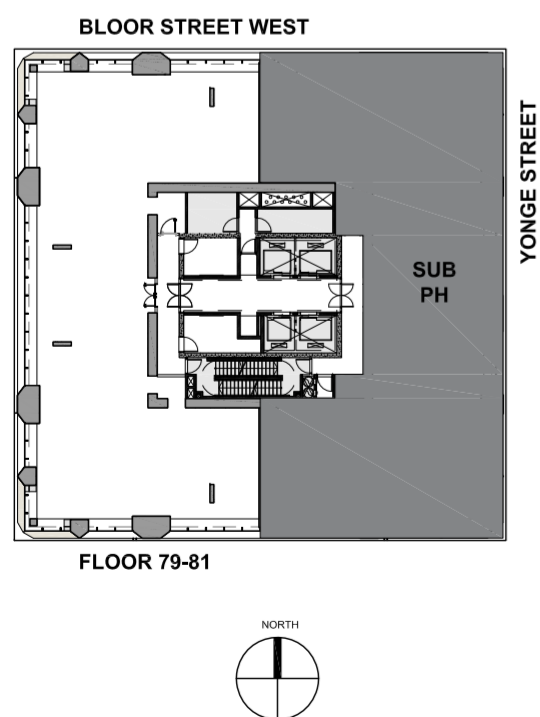

### OPTION A

3 BEDROOM + DEN

4,351 SQ.FT.

All dimensions, specifications, drawings, and floorplans are approximate and are subject to change without notice. Location of structure at building perimeter varies. Actual square footage may vary from that stated hereon. E. & O.E.