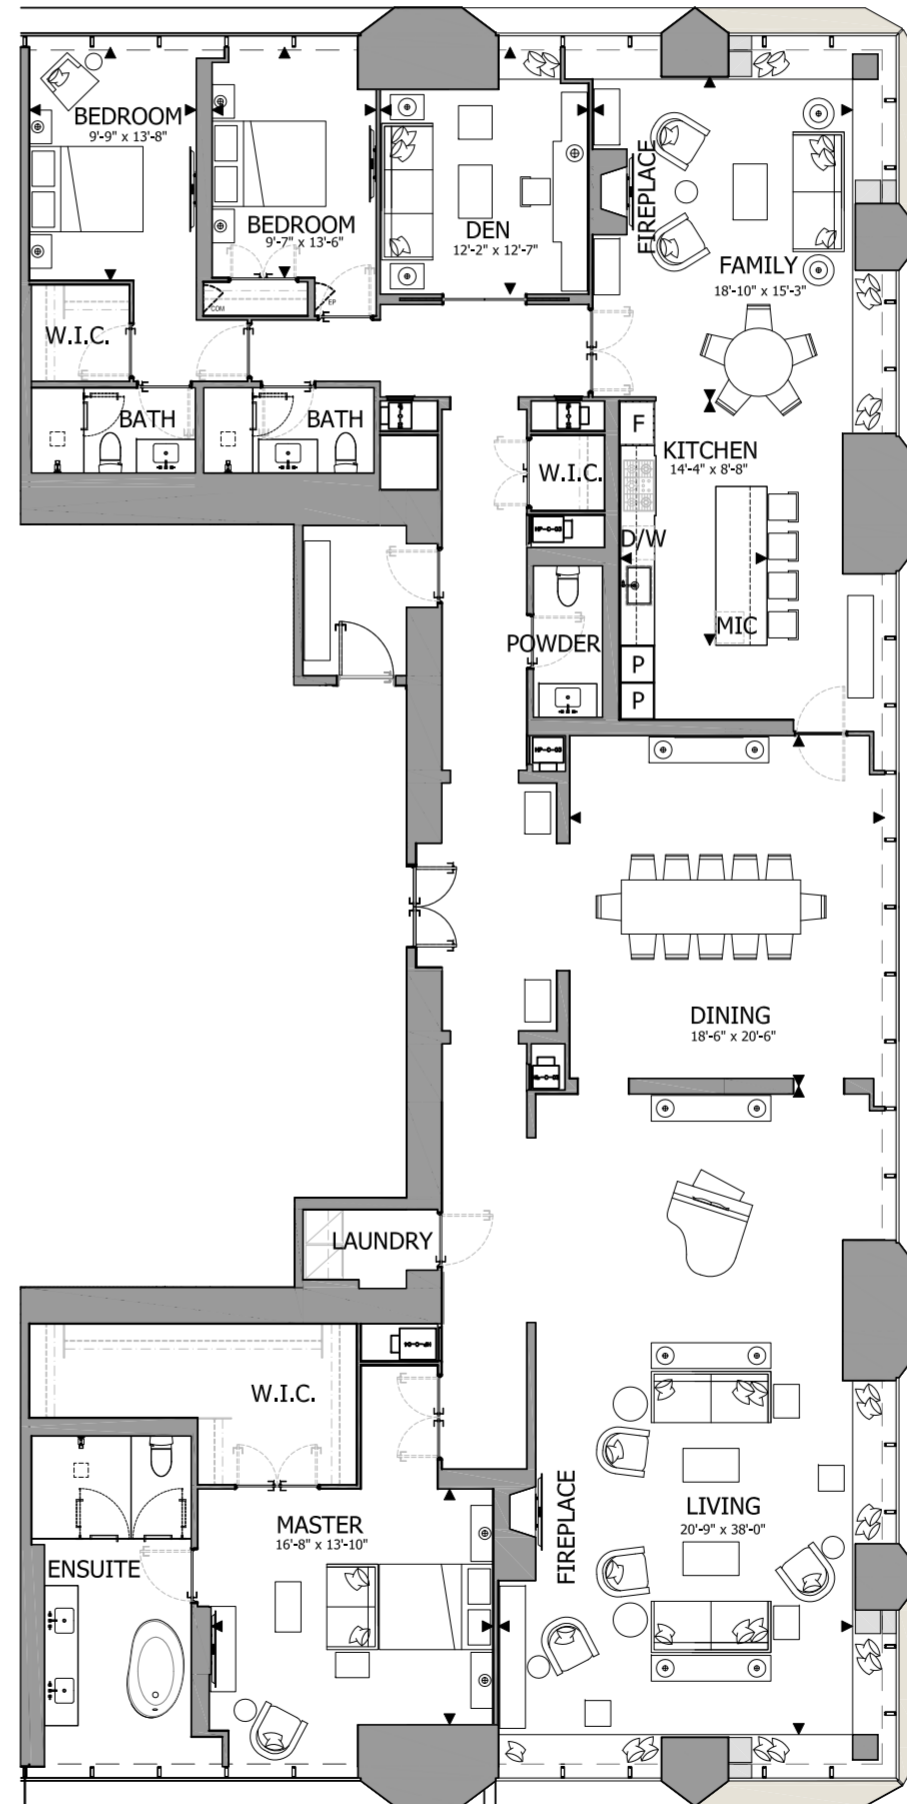

## SUB PENTHOUSE COLLECTION

### OPTION A

3 BEDROOM + DEN

4,351 SQ.FT.

All dimensions, specifications, drawings, and floorplans are approximate and are subject to change without notice. Location of structure at building perimeter varies. Actual square footage may vary from that stated hereon. E. & O.E.