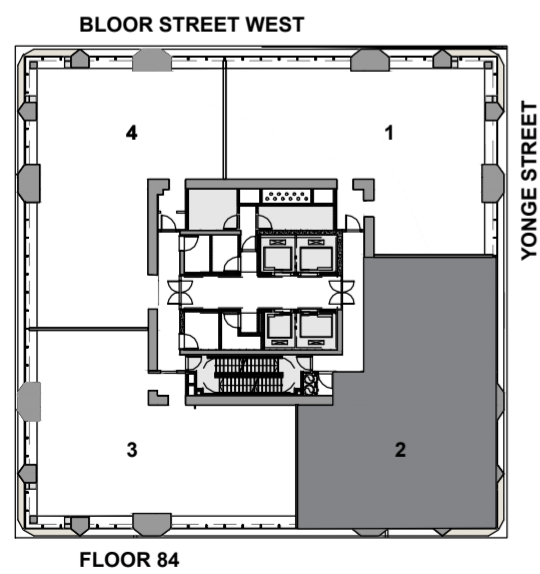

THE ONE

RESIDENCES

PENTHOUSE COLLECTION
SUITE 02
3 BEDROOM + DEN
INTERIOR AREA: 6,037 SQ.FT.
EXTERIOR AREA: 1,025 SQ.FT.

THE ONE

RESIDENCES

PENTHOUSE COLLECTION

SUITE 02

3 BEDROOM + DEN

SECOND LEVEL

BLOOR STREET WEST

YONGE STREET

FLOOR 83

PENTHOUSE COLLECTION

SUITE 02

3 BEDROOM + DEN

THIRD LEVEL

THE ONE

RESIDENCES

PENTHOUSE COLLECTION

SUITE 02

3 BEDROOM + DEN

1,132 SQ.FT.