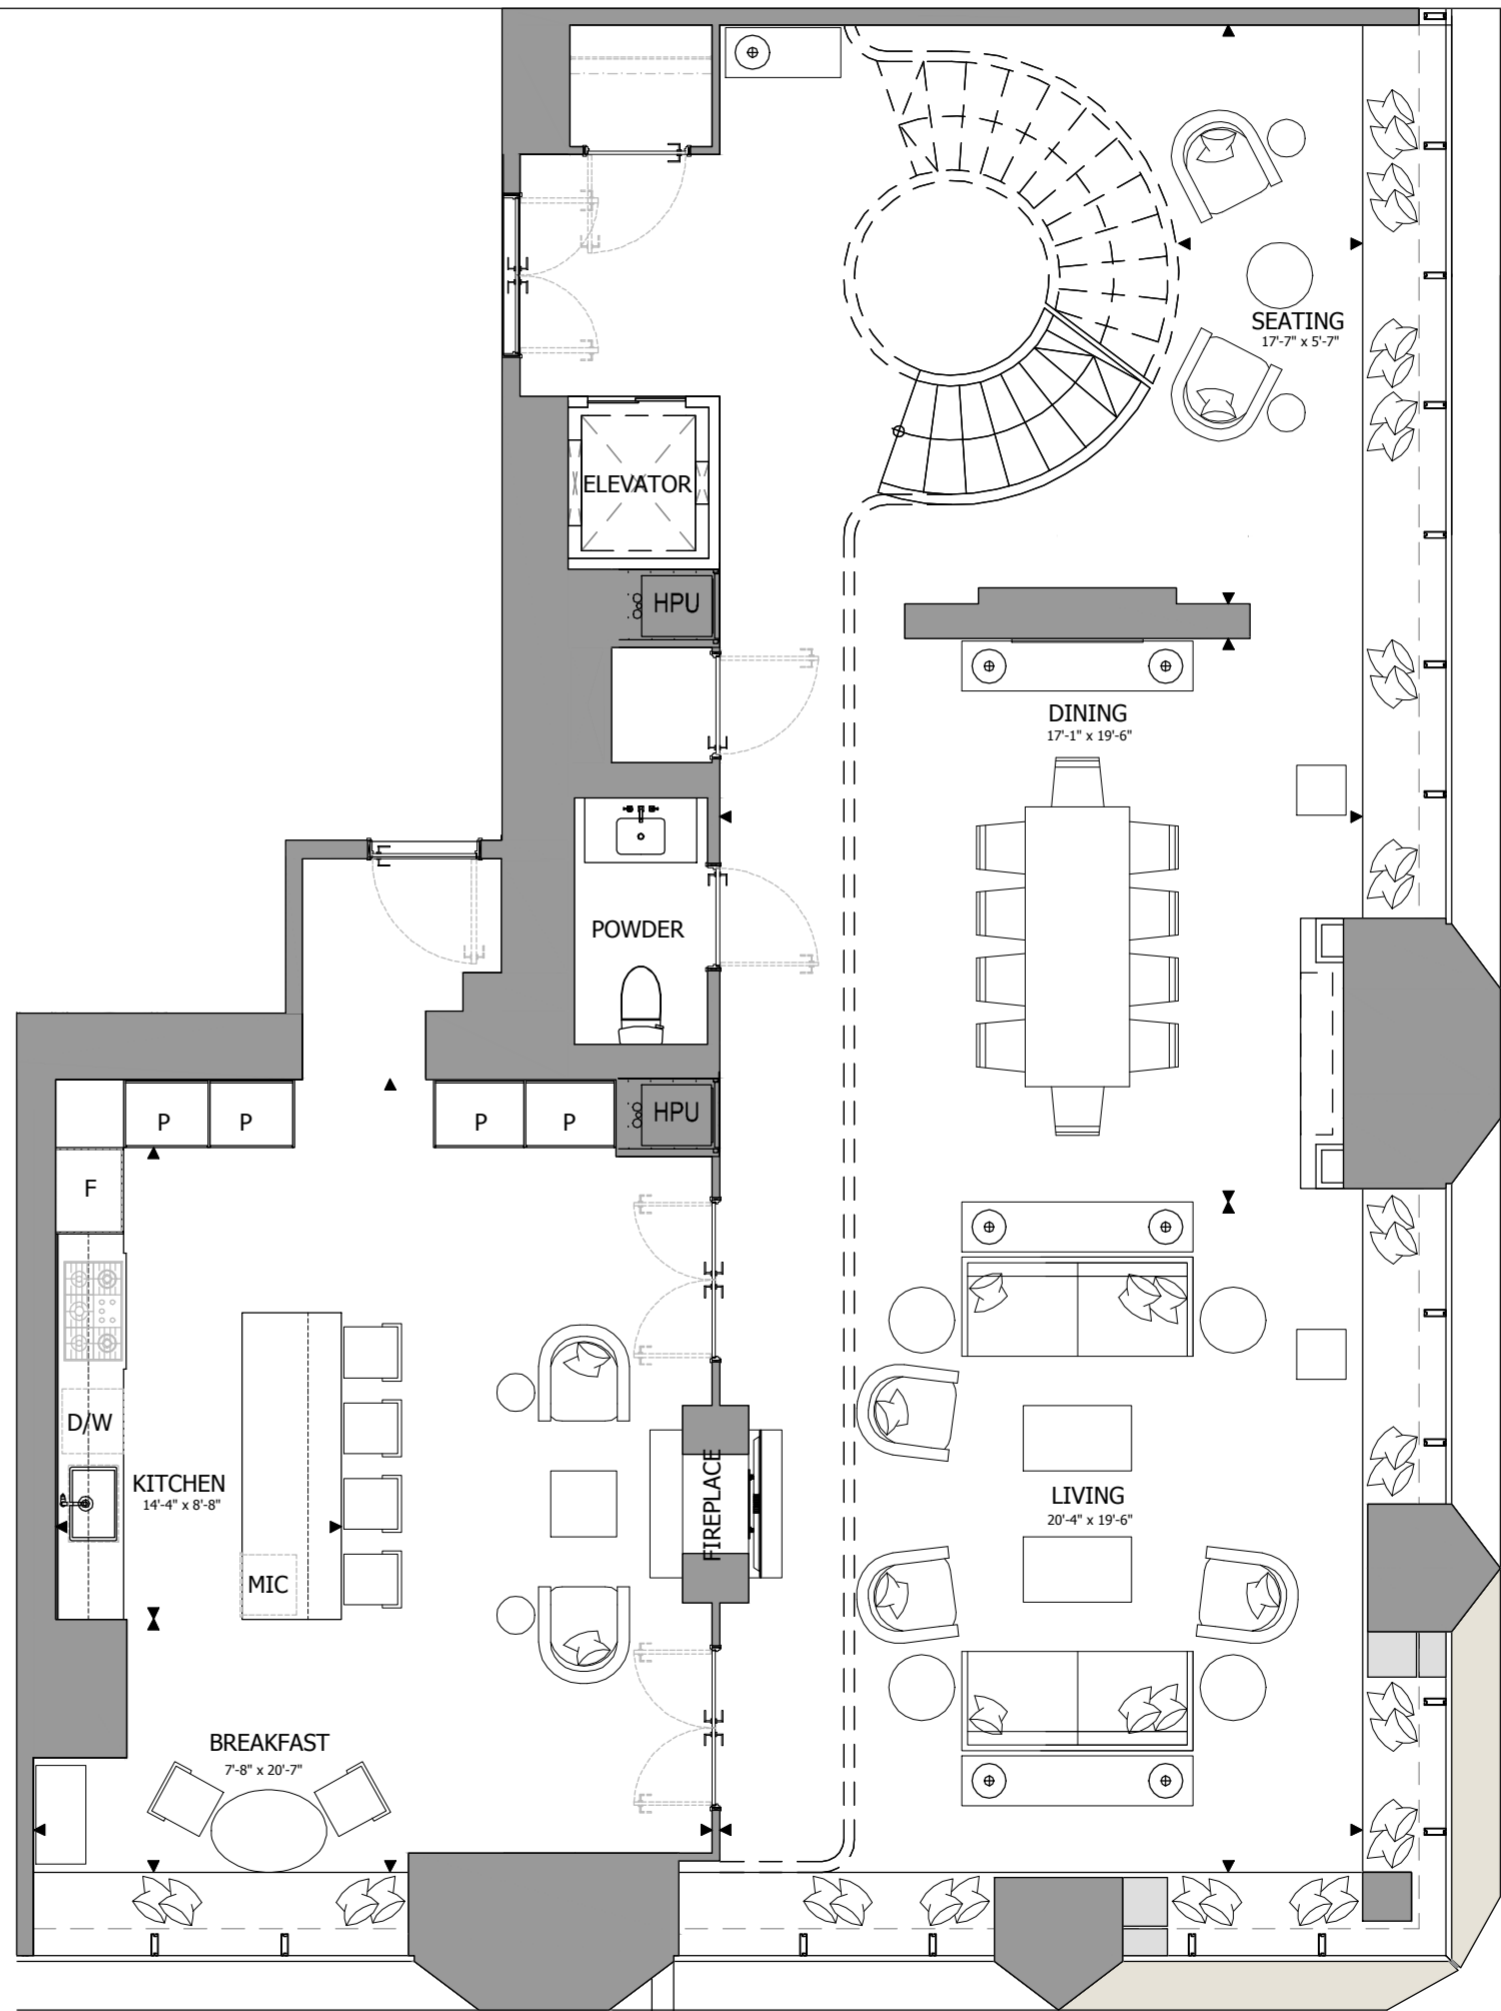

THE ONE

RESIDENCES

PENTHOUSE COLLECTION
SUITE 02
3 BEDROOM + DEN
INTERIOR AREA: 6,037 SQ.FT.
EXTERIOR AREA: 1,025 SQ.FT.

THE ONE

RESIDENCES

PENTHOUSE COLLECTION

SUITE 02

3 BEDROOM + DEN

SECOND LEVEL

BLOOR STREET WEST

YONGE STREET

FLOOR 83

PENTHOUSE COLLECTION

SUITE 02

3 BEDROOM + DEN

THIRD LEVEL