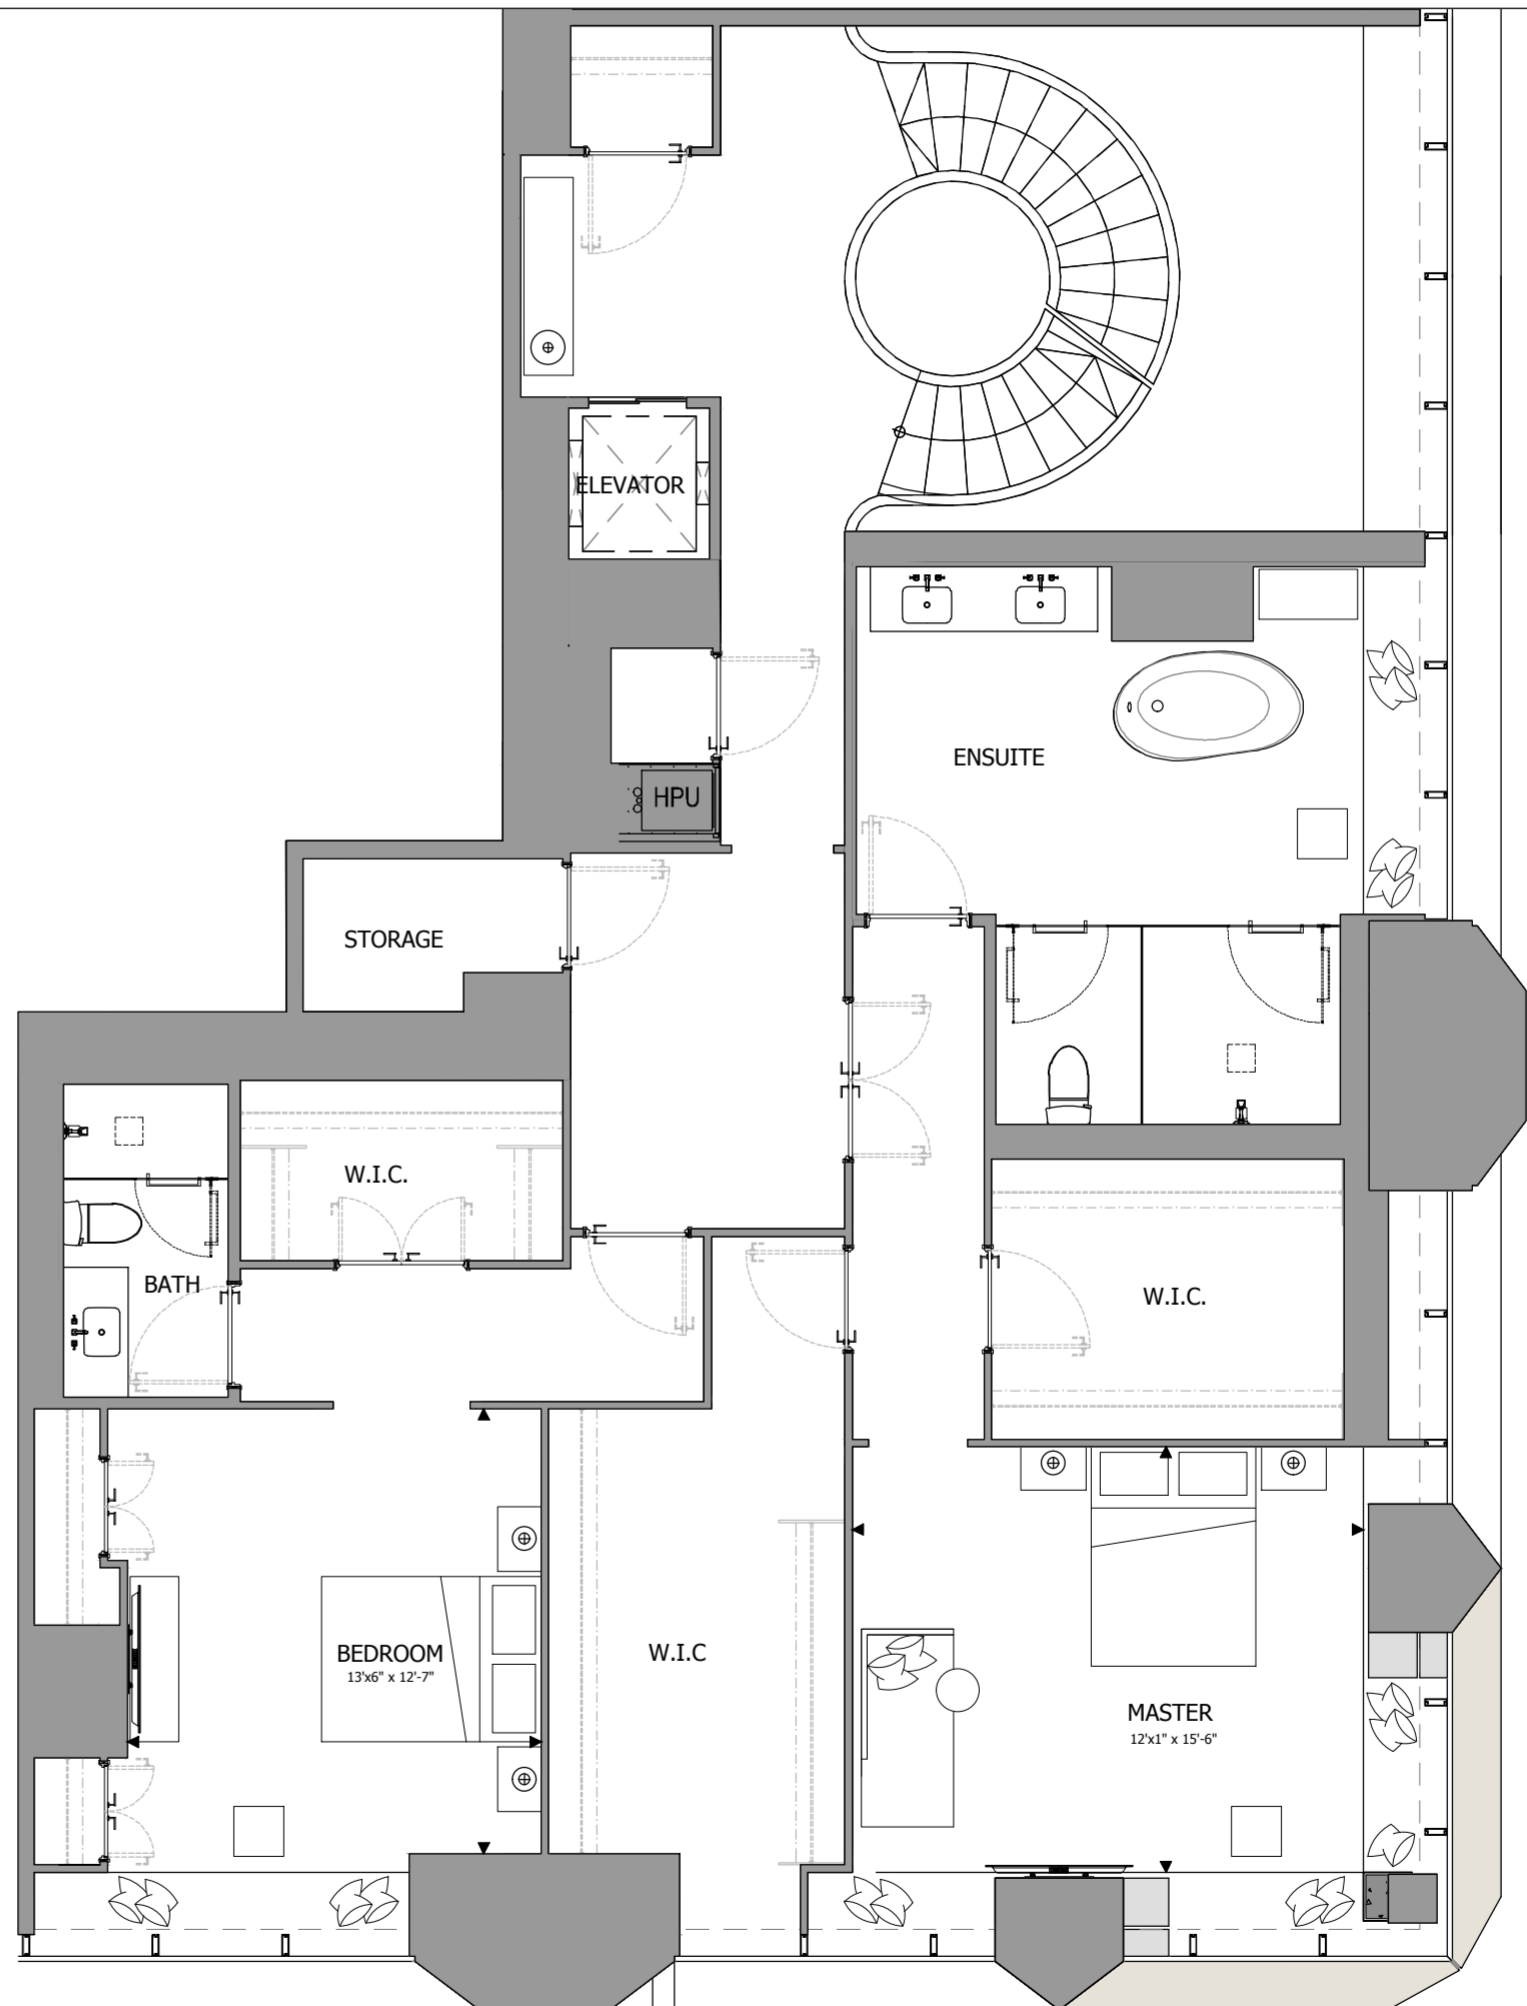

THE ONE

RESIDENCES

PENTHOUSE COLLECTION
SUITE 02
3 BEDROOM + DEN
INTERIOR AREA: 6,037 SQ.FT.
EXTERIOR AREA: 1,025 SQ.FT.

THE ONE

RESIDENCES

PENTHOUSE COLLECTION

SUITE 02

3 BEDROOM + DEN

SECOND LEVEL

BLOOR STREET WEST

YONGE STREET

FLOOR 83

PENTHOUSE COLLECTION

SUITE 02

3 BEDROOM + DEN

THIRD LEVEL

THE ONE

RESIDENCES

PENTHOUSE COLLECTION

SUITE 02

3 BEDROOM + DEN

1,132 SQ.FT.