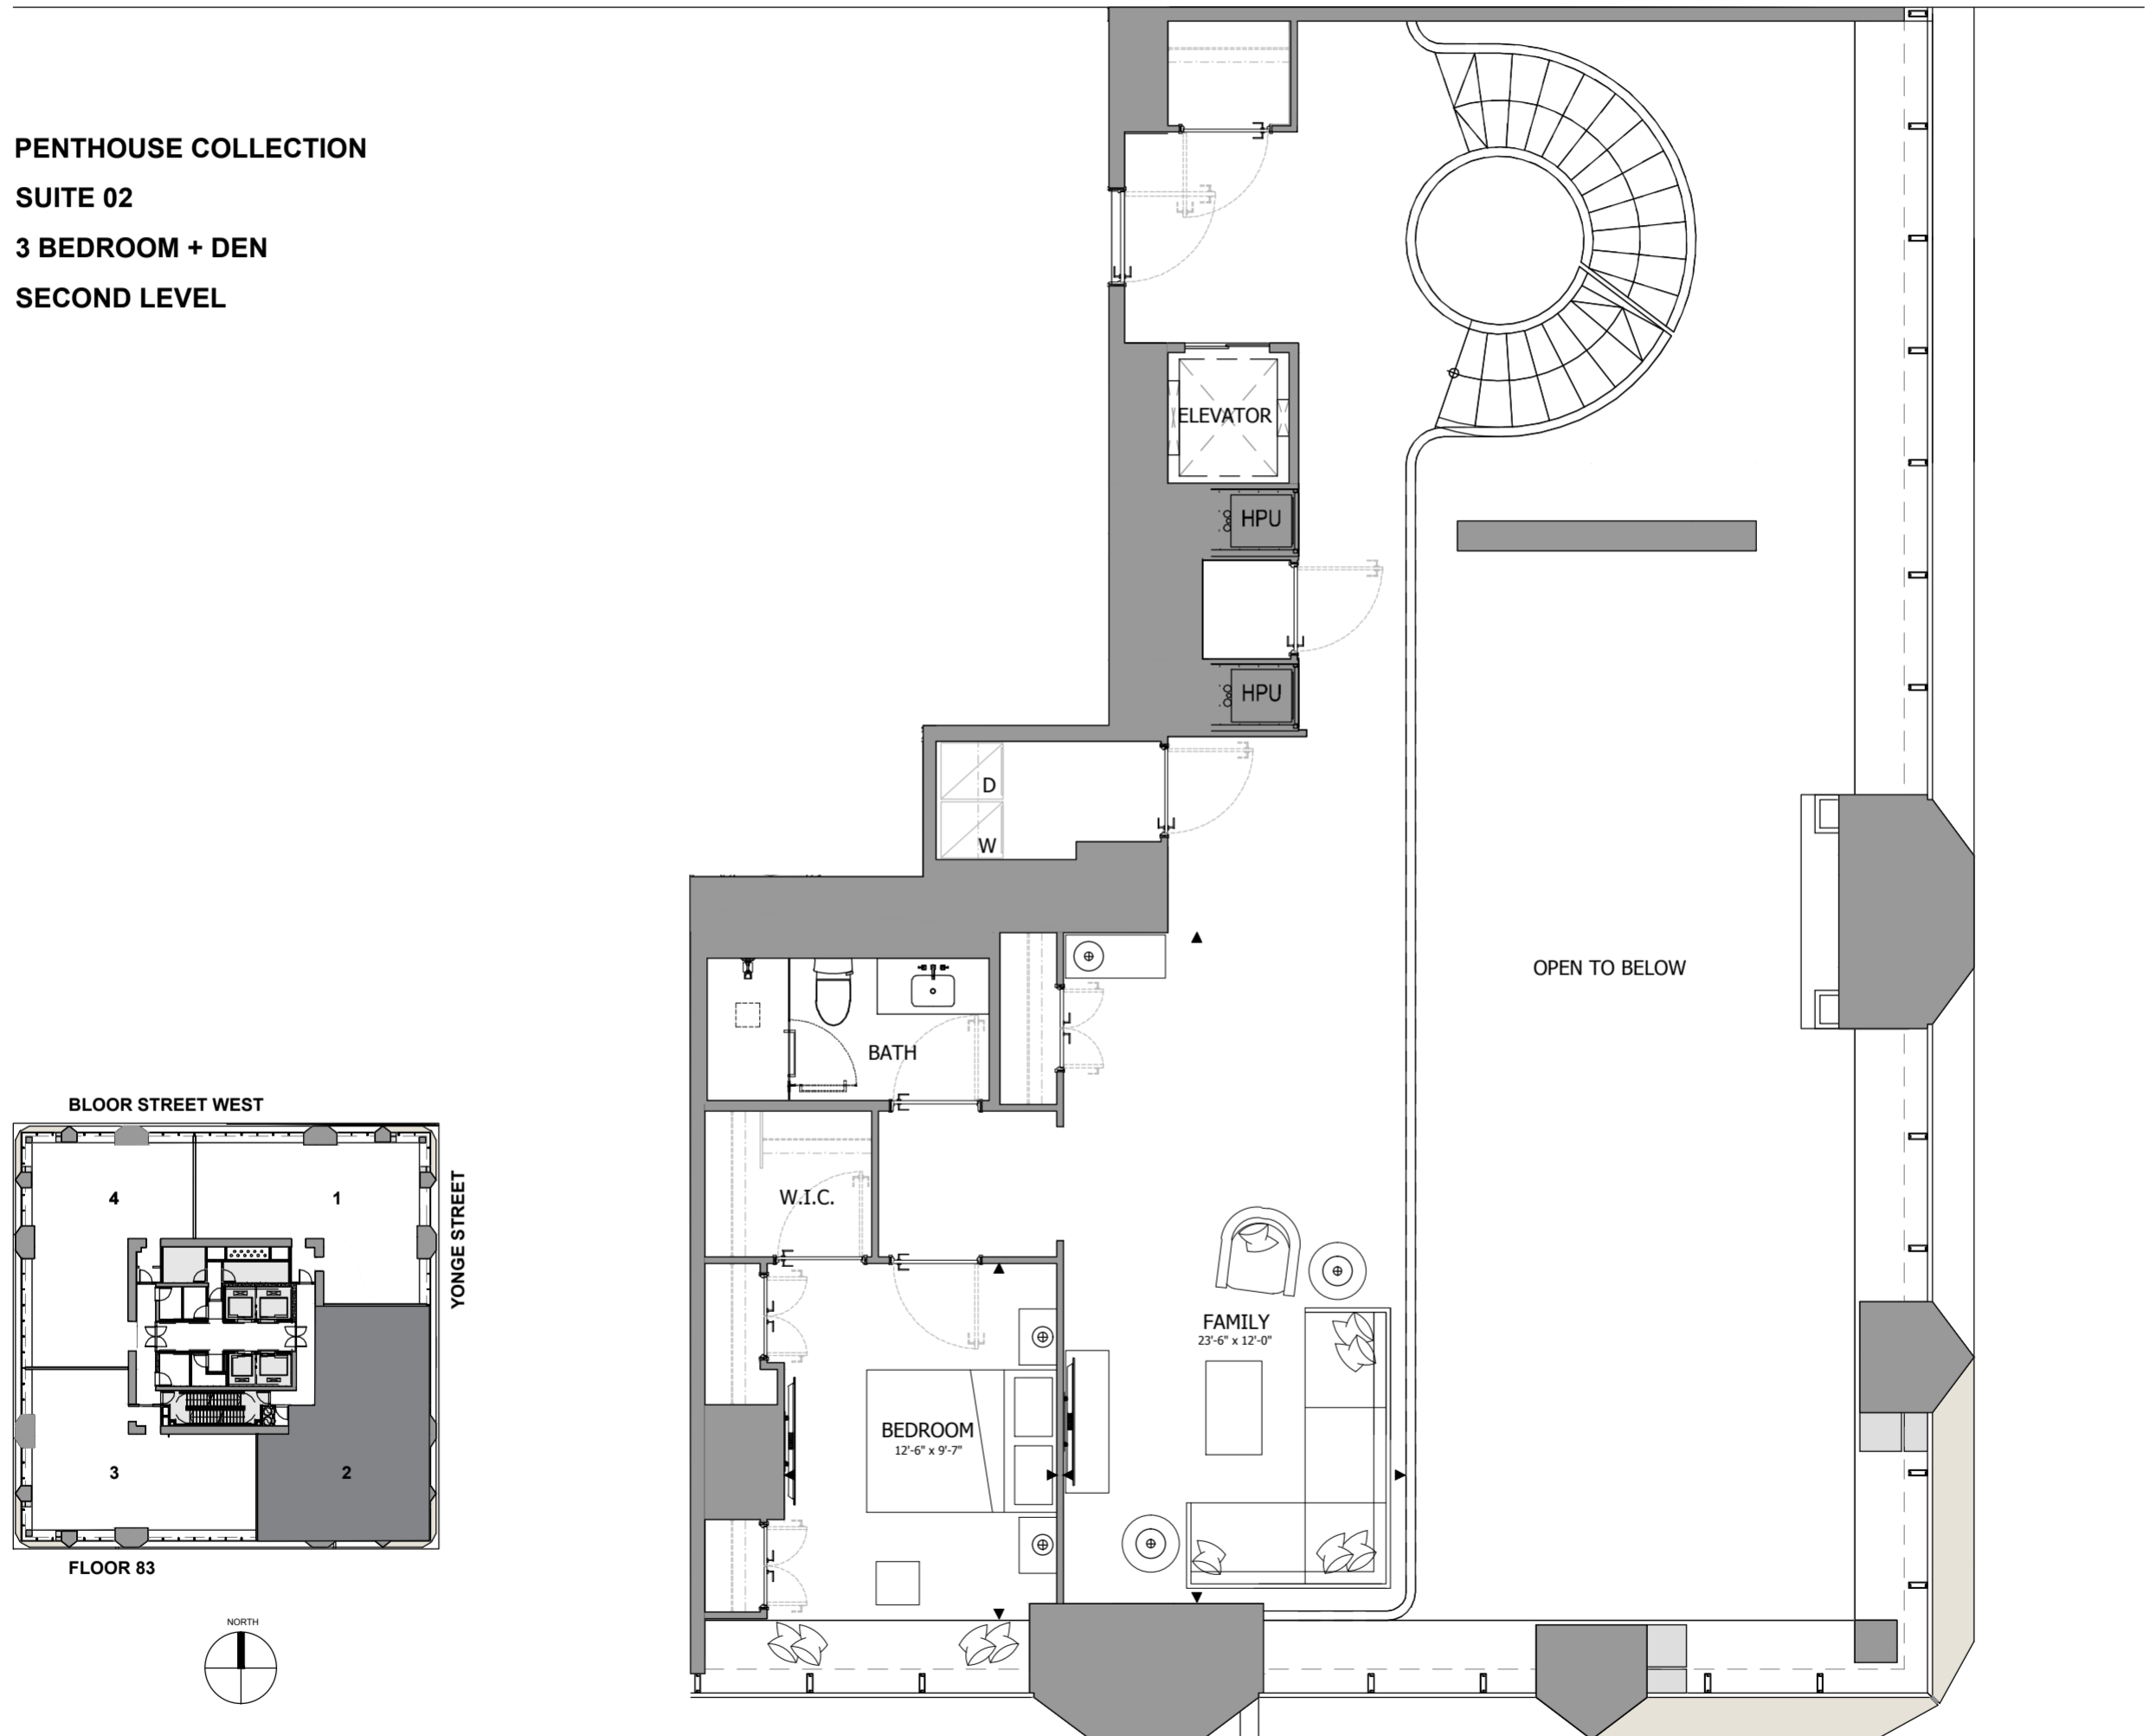

THE ONE

RESIDENCES

PENTHOUSE COLLECTION
SUITE 02
3 BEDROOM + DEN
INTERIOR AREA: 6,037 SQ.FT.
EXTERIOR AREA: 1,025 SQ.FT.

THE ONE

RESIDENCES

PENTHOUSE COLLECTION

SUITE 02

3 BEDROOM + DEN

SECOND LEVEL

BLOOR STREET WEST

YONGE STREET

FLOOR 83

PENTHOUSE COLLECTION

SUITE 02

3 BEDROOM + DEN

THIRD LEVEL

THE ONE

RESIDENCES

PENTHOUSE COLLECTION

SUITE 02

3 BEDROOM + DEN

1,132 SQ.FT.