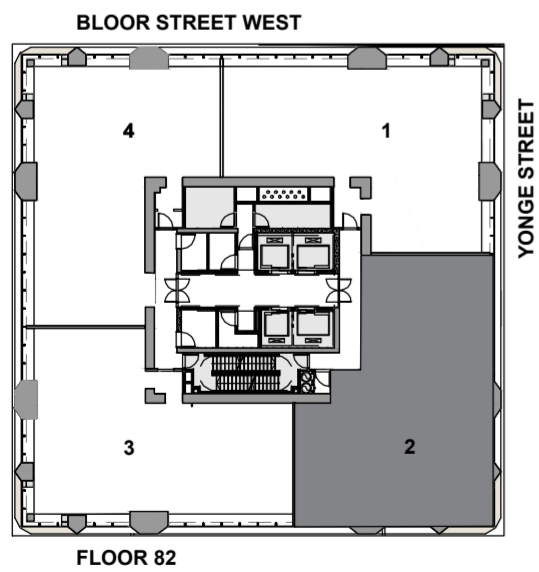

THE ONE

RESIDENCES

PENTHOUSE COLLECTION
SUITE 02
3 BEDROOM + DEN
INTERIOR AREA: 6,037 SQ.FT.
EXTERIOR AREA: 1,025 SQ.FT.

THE ONE

RESIDENCES

PENTHOUSE COLLECTION

SUITE 02

3 BEDROOM + DEN

SECOND LEVEL

BLOOR STREET WEST

YONGE STREET

FLOOR 83

PENTHOUSE COLLECTION

SUITE 02

3 BEDROOM + DEN

THIRD LEVEL