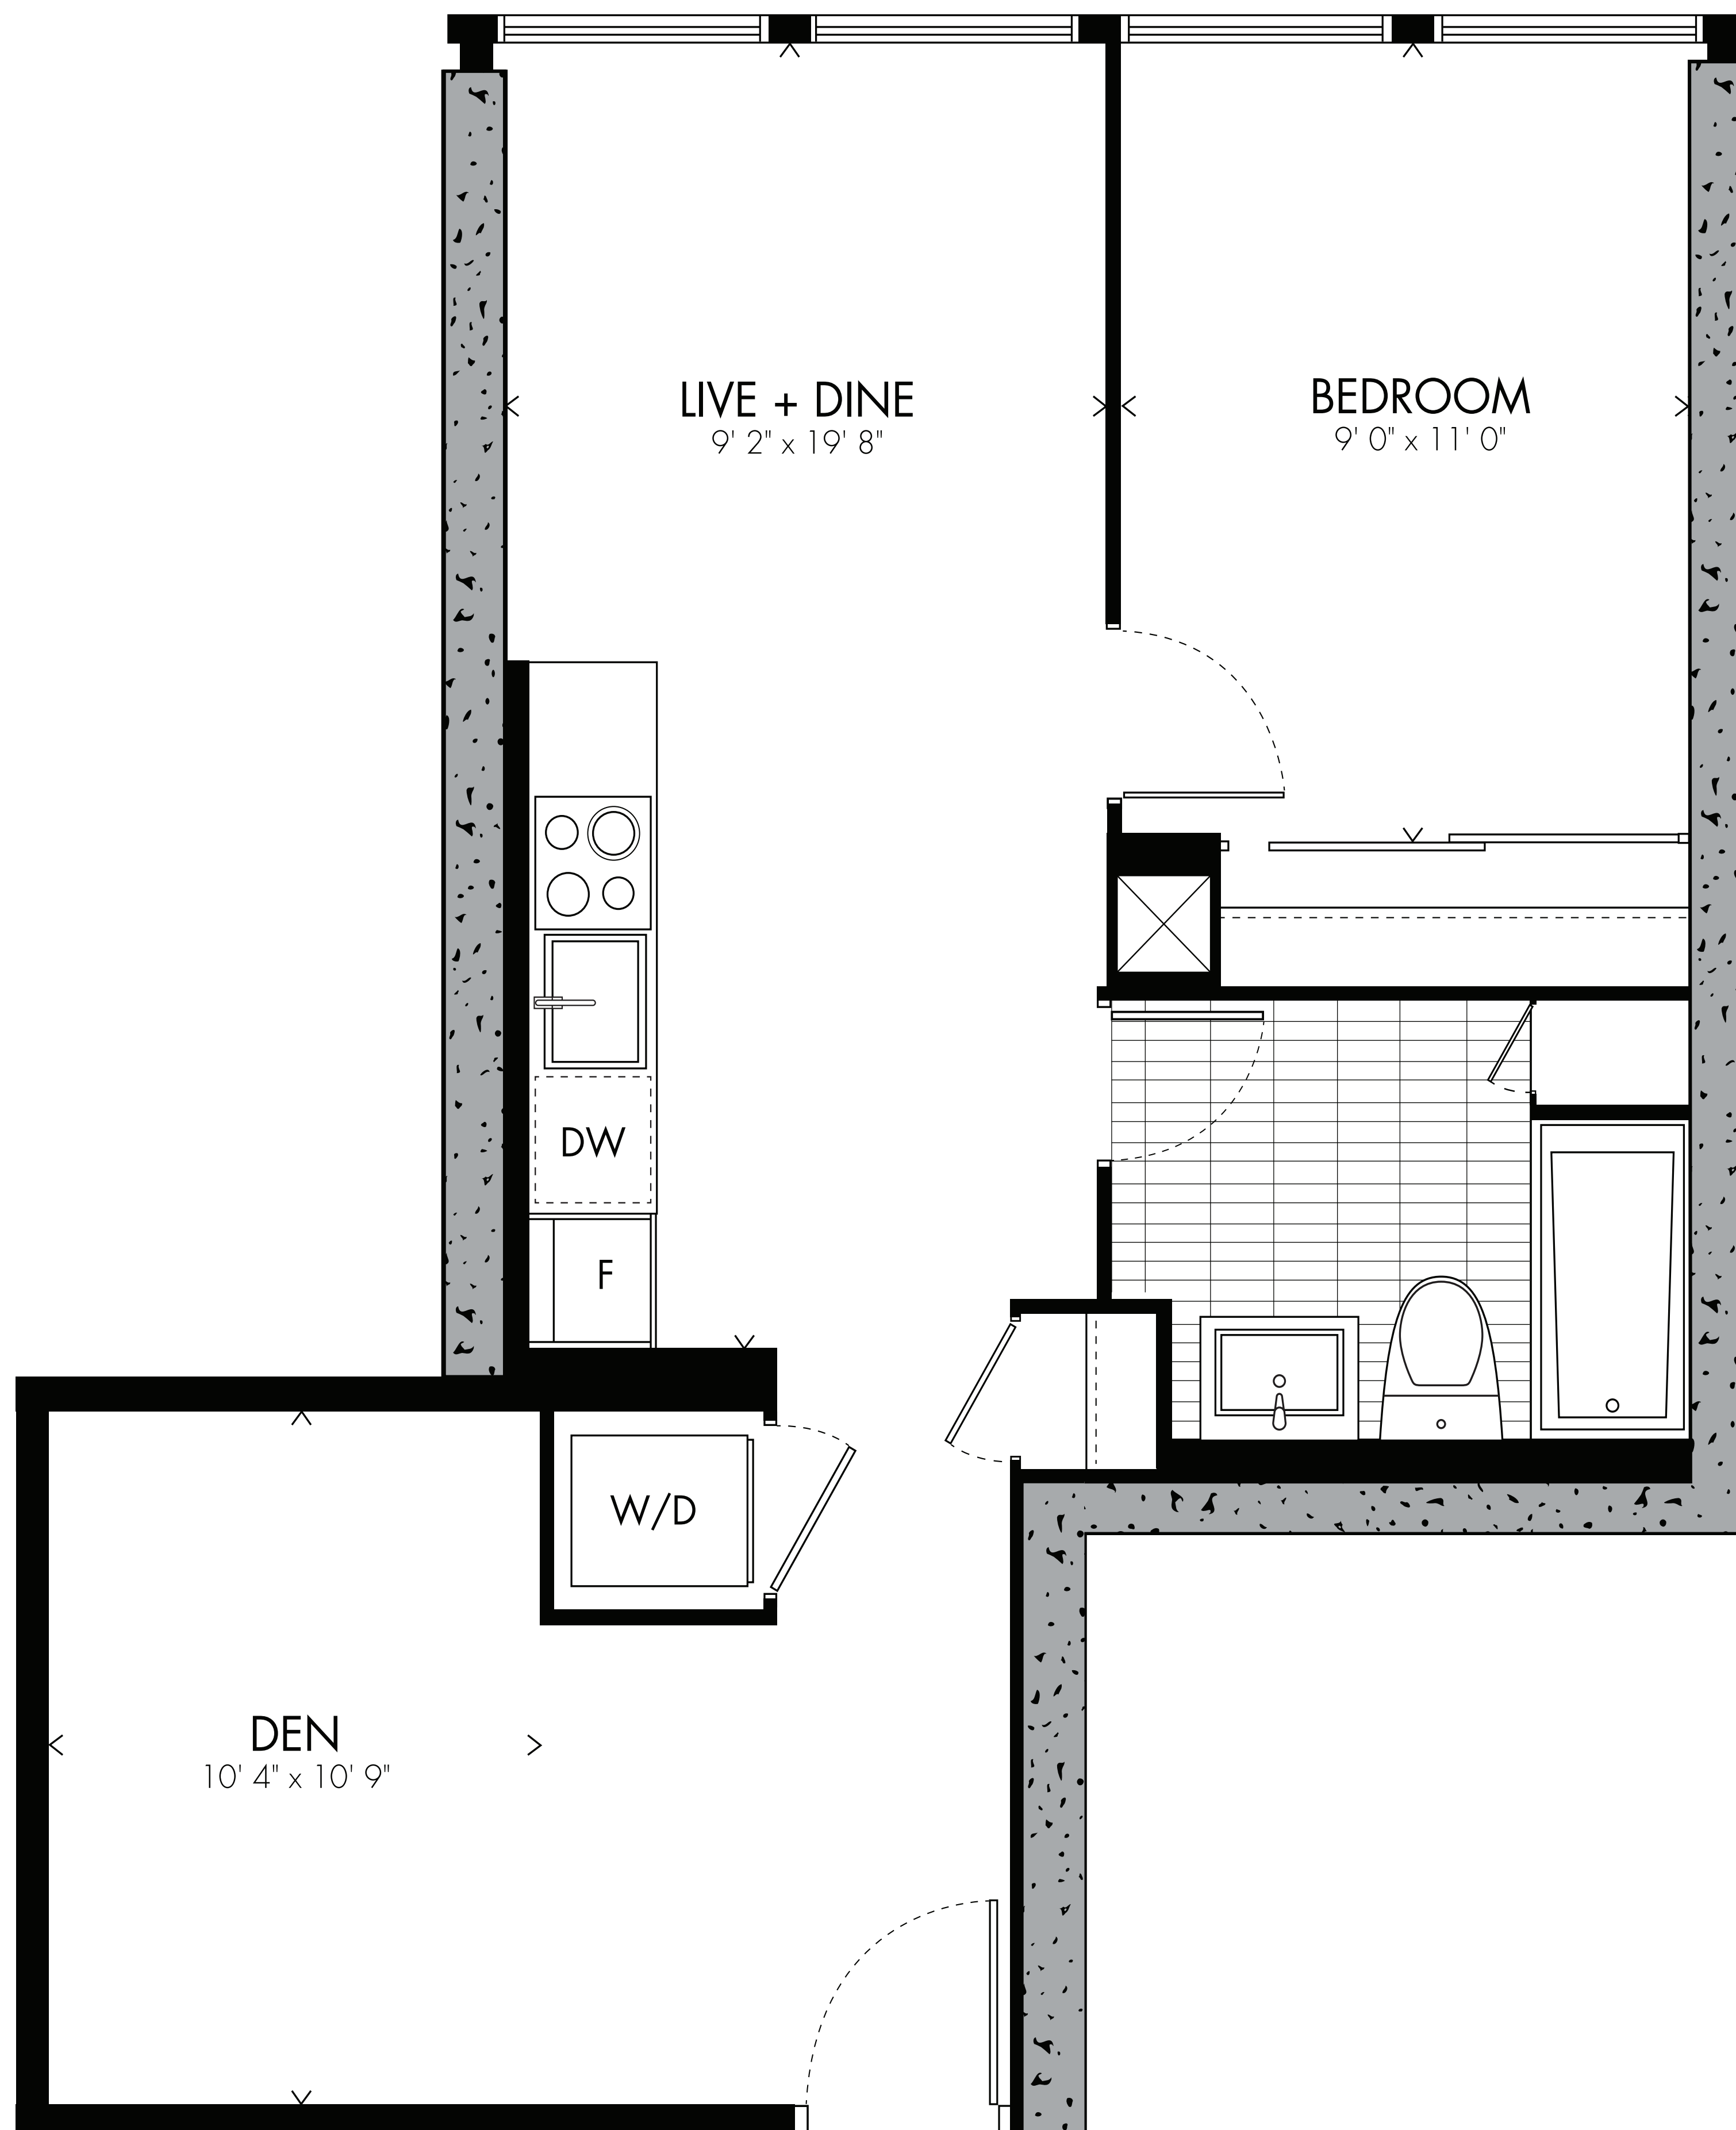

Henri ⁰⁸

one bedroom + den

626 sq.ft.