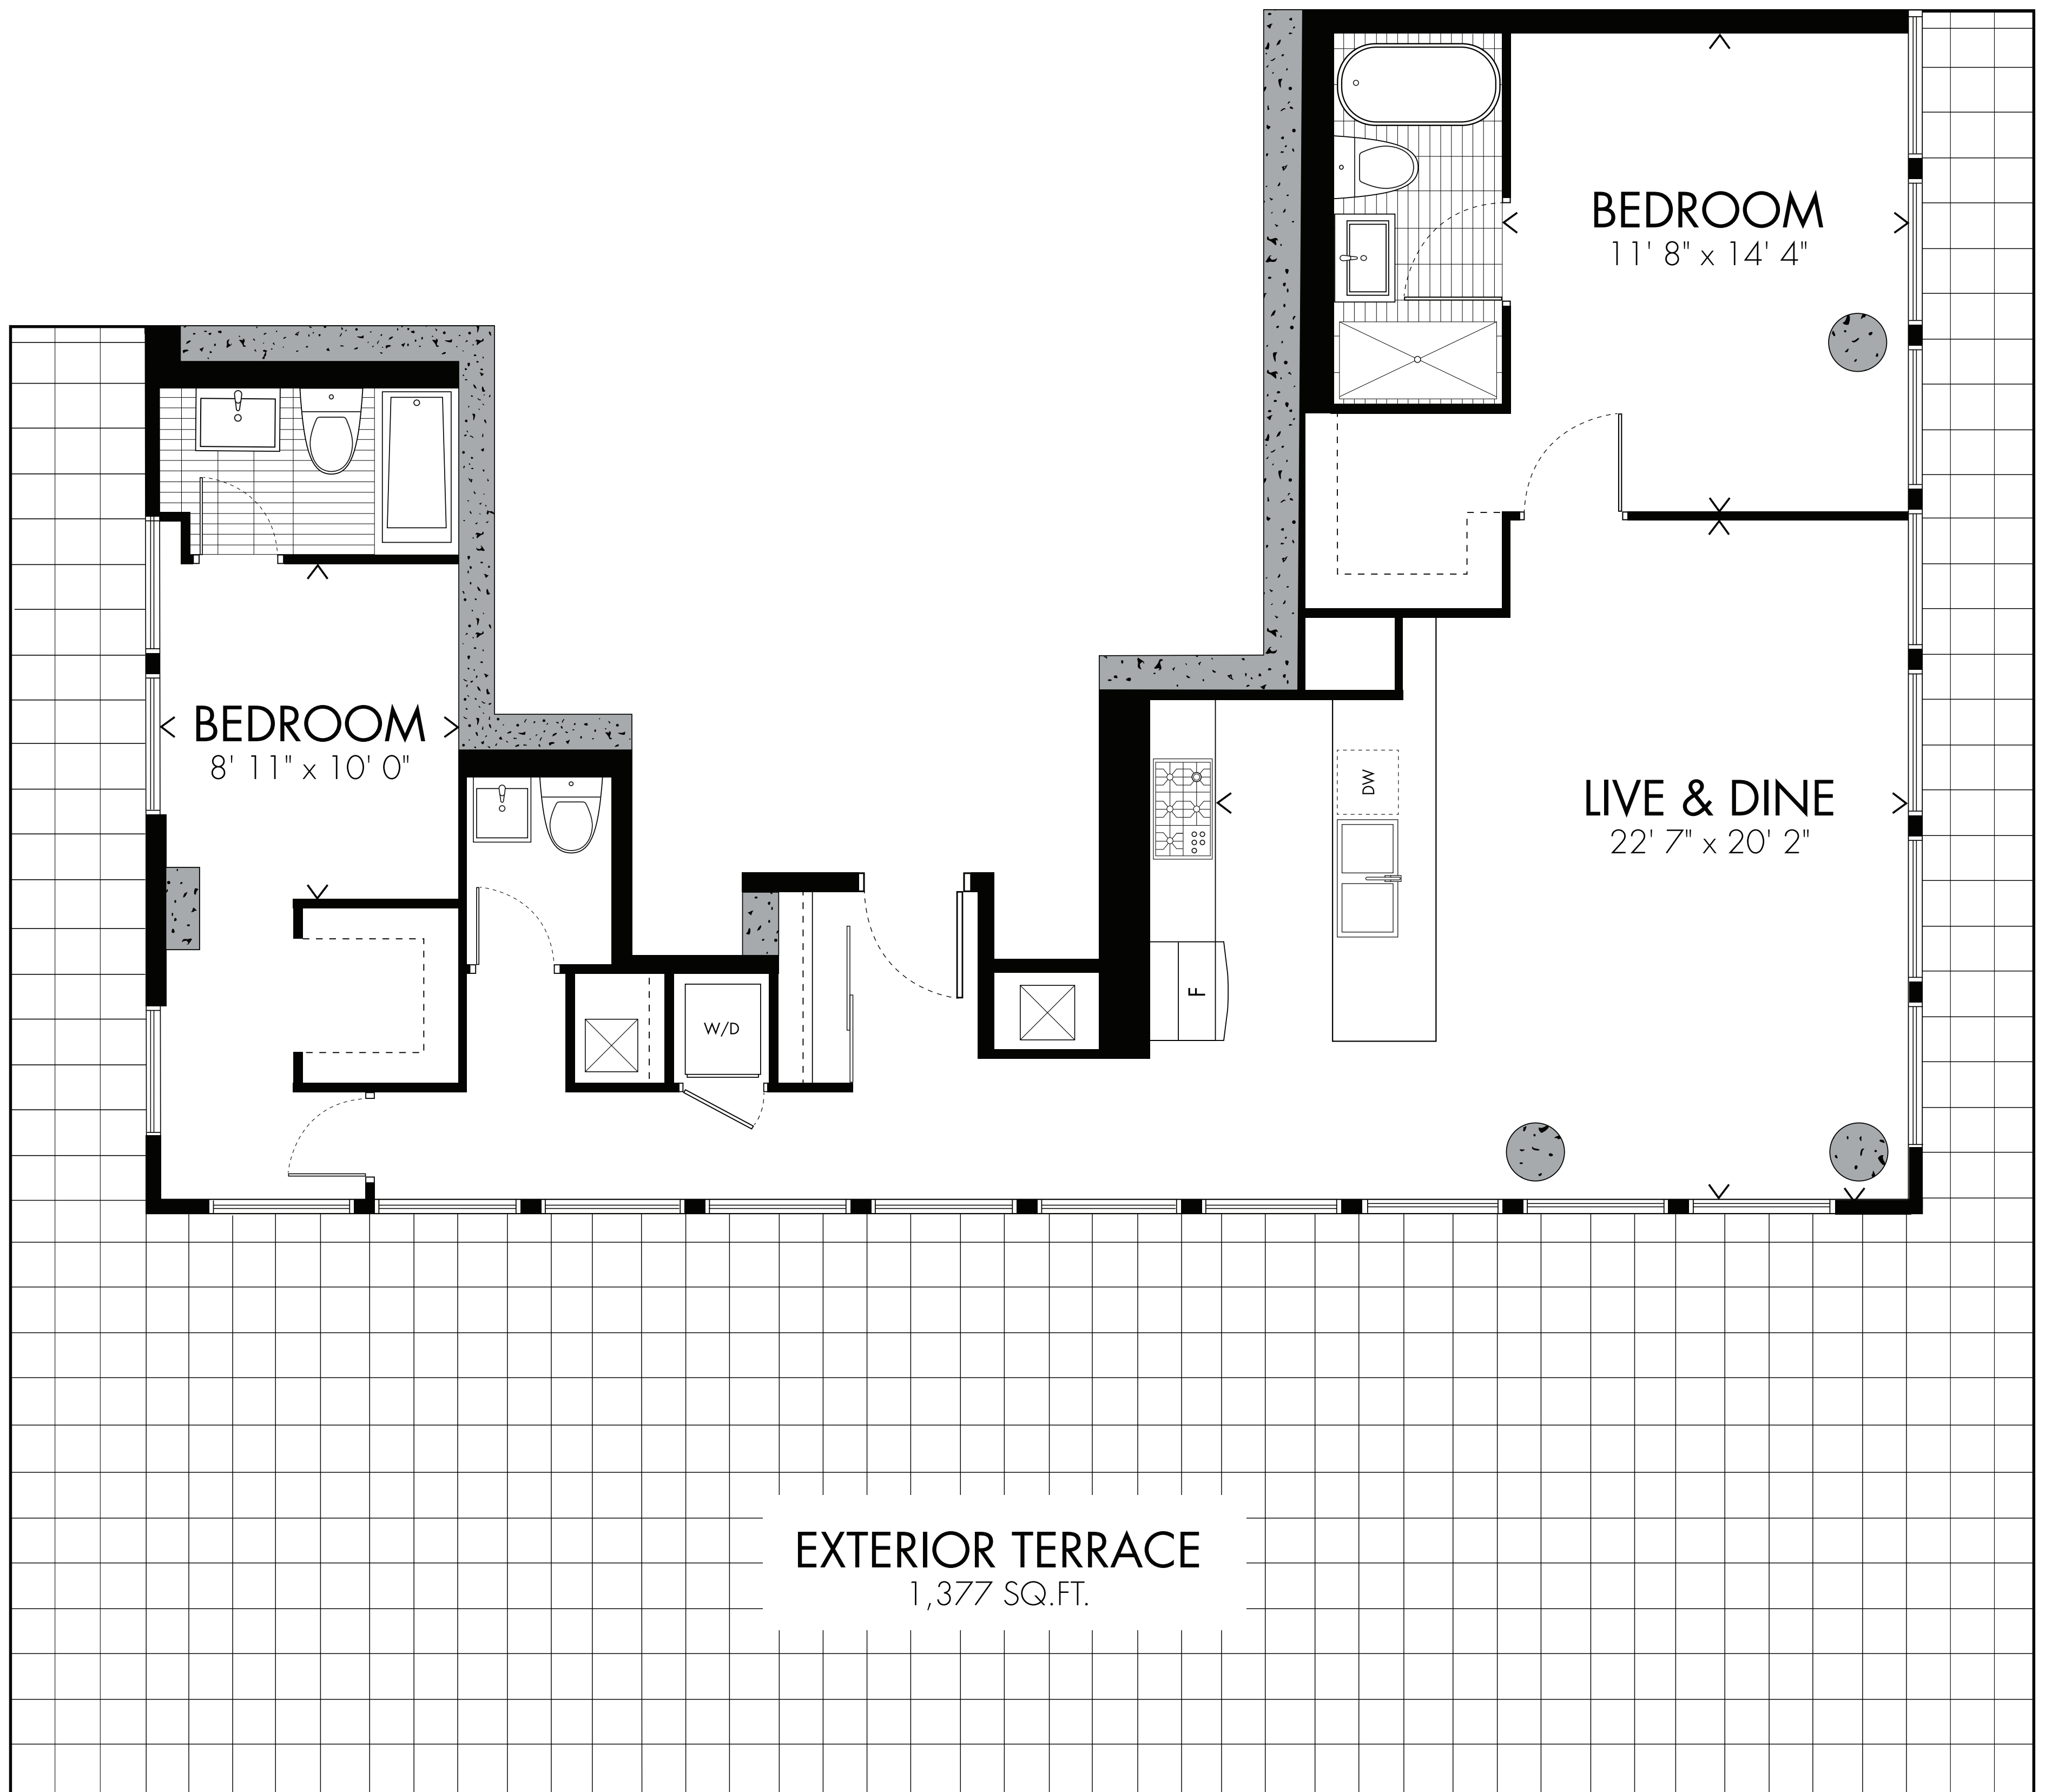

Muche PH 01

two bedroom

1,264 sq.ft.

LEVEL 32

Window(s), balcony and balcony door may shift in size and/or location. Actual floor area may differ from stated floor area. All prices, sizes and specifications are subject to change without notice. E. & O.E.

BAUHAUS