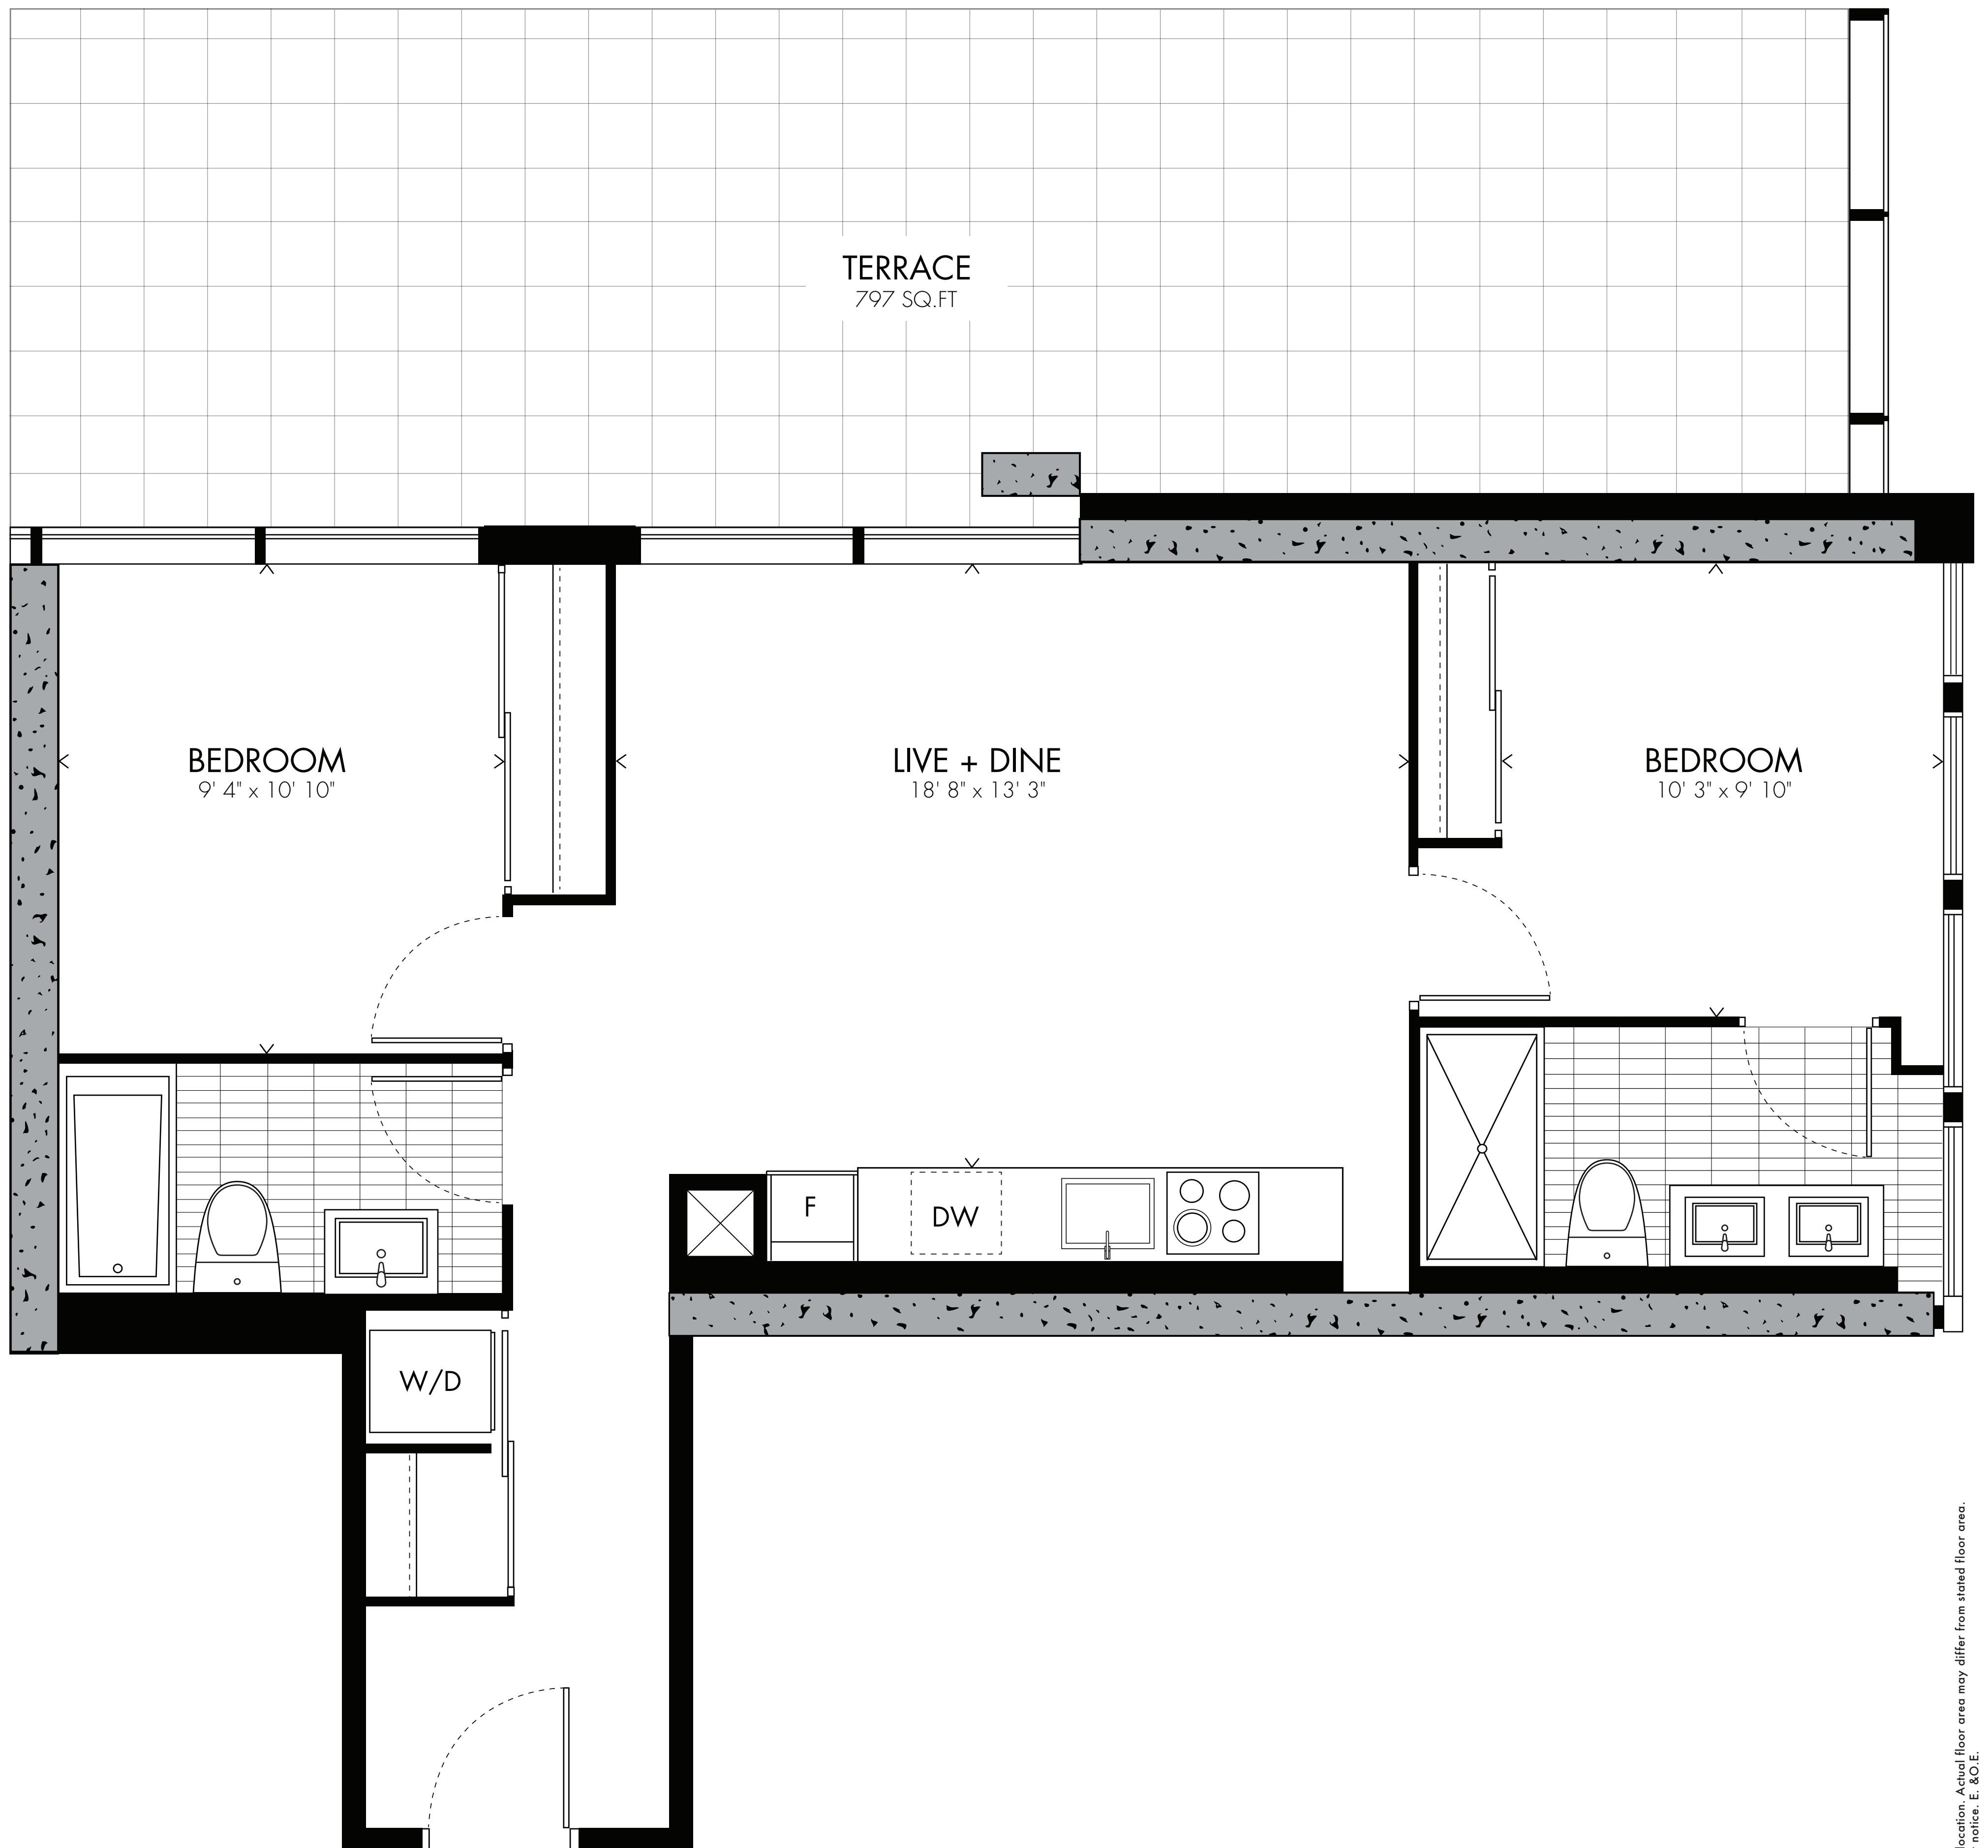

Schlemmer ⁰¹

two bedroom

920_{sq.ft.}

LEVEL 2

Window(s), balcony and balcony door may shift in size and/or location. Actual floor area may differ from stated floor area. All prices, sizes and specifications are subject to change without notice. E. & O.E.

BAUHAUS