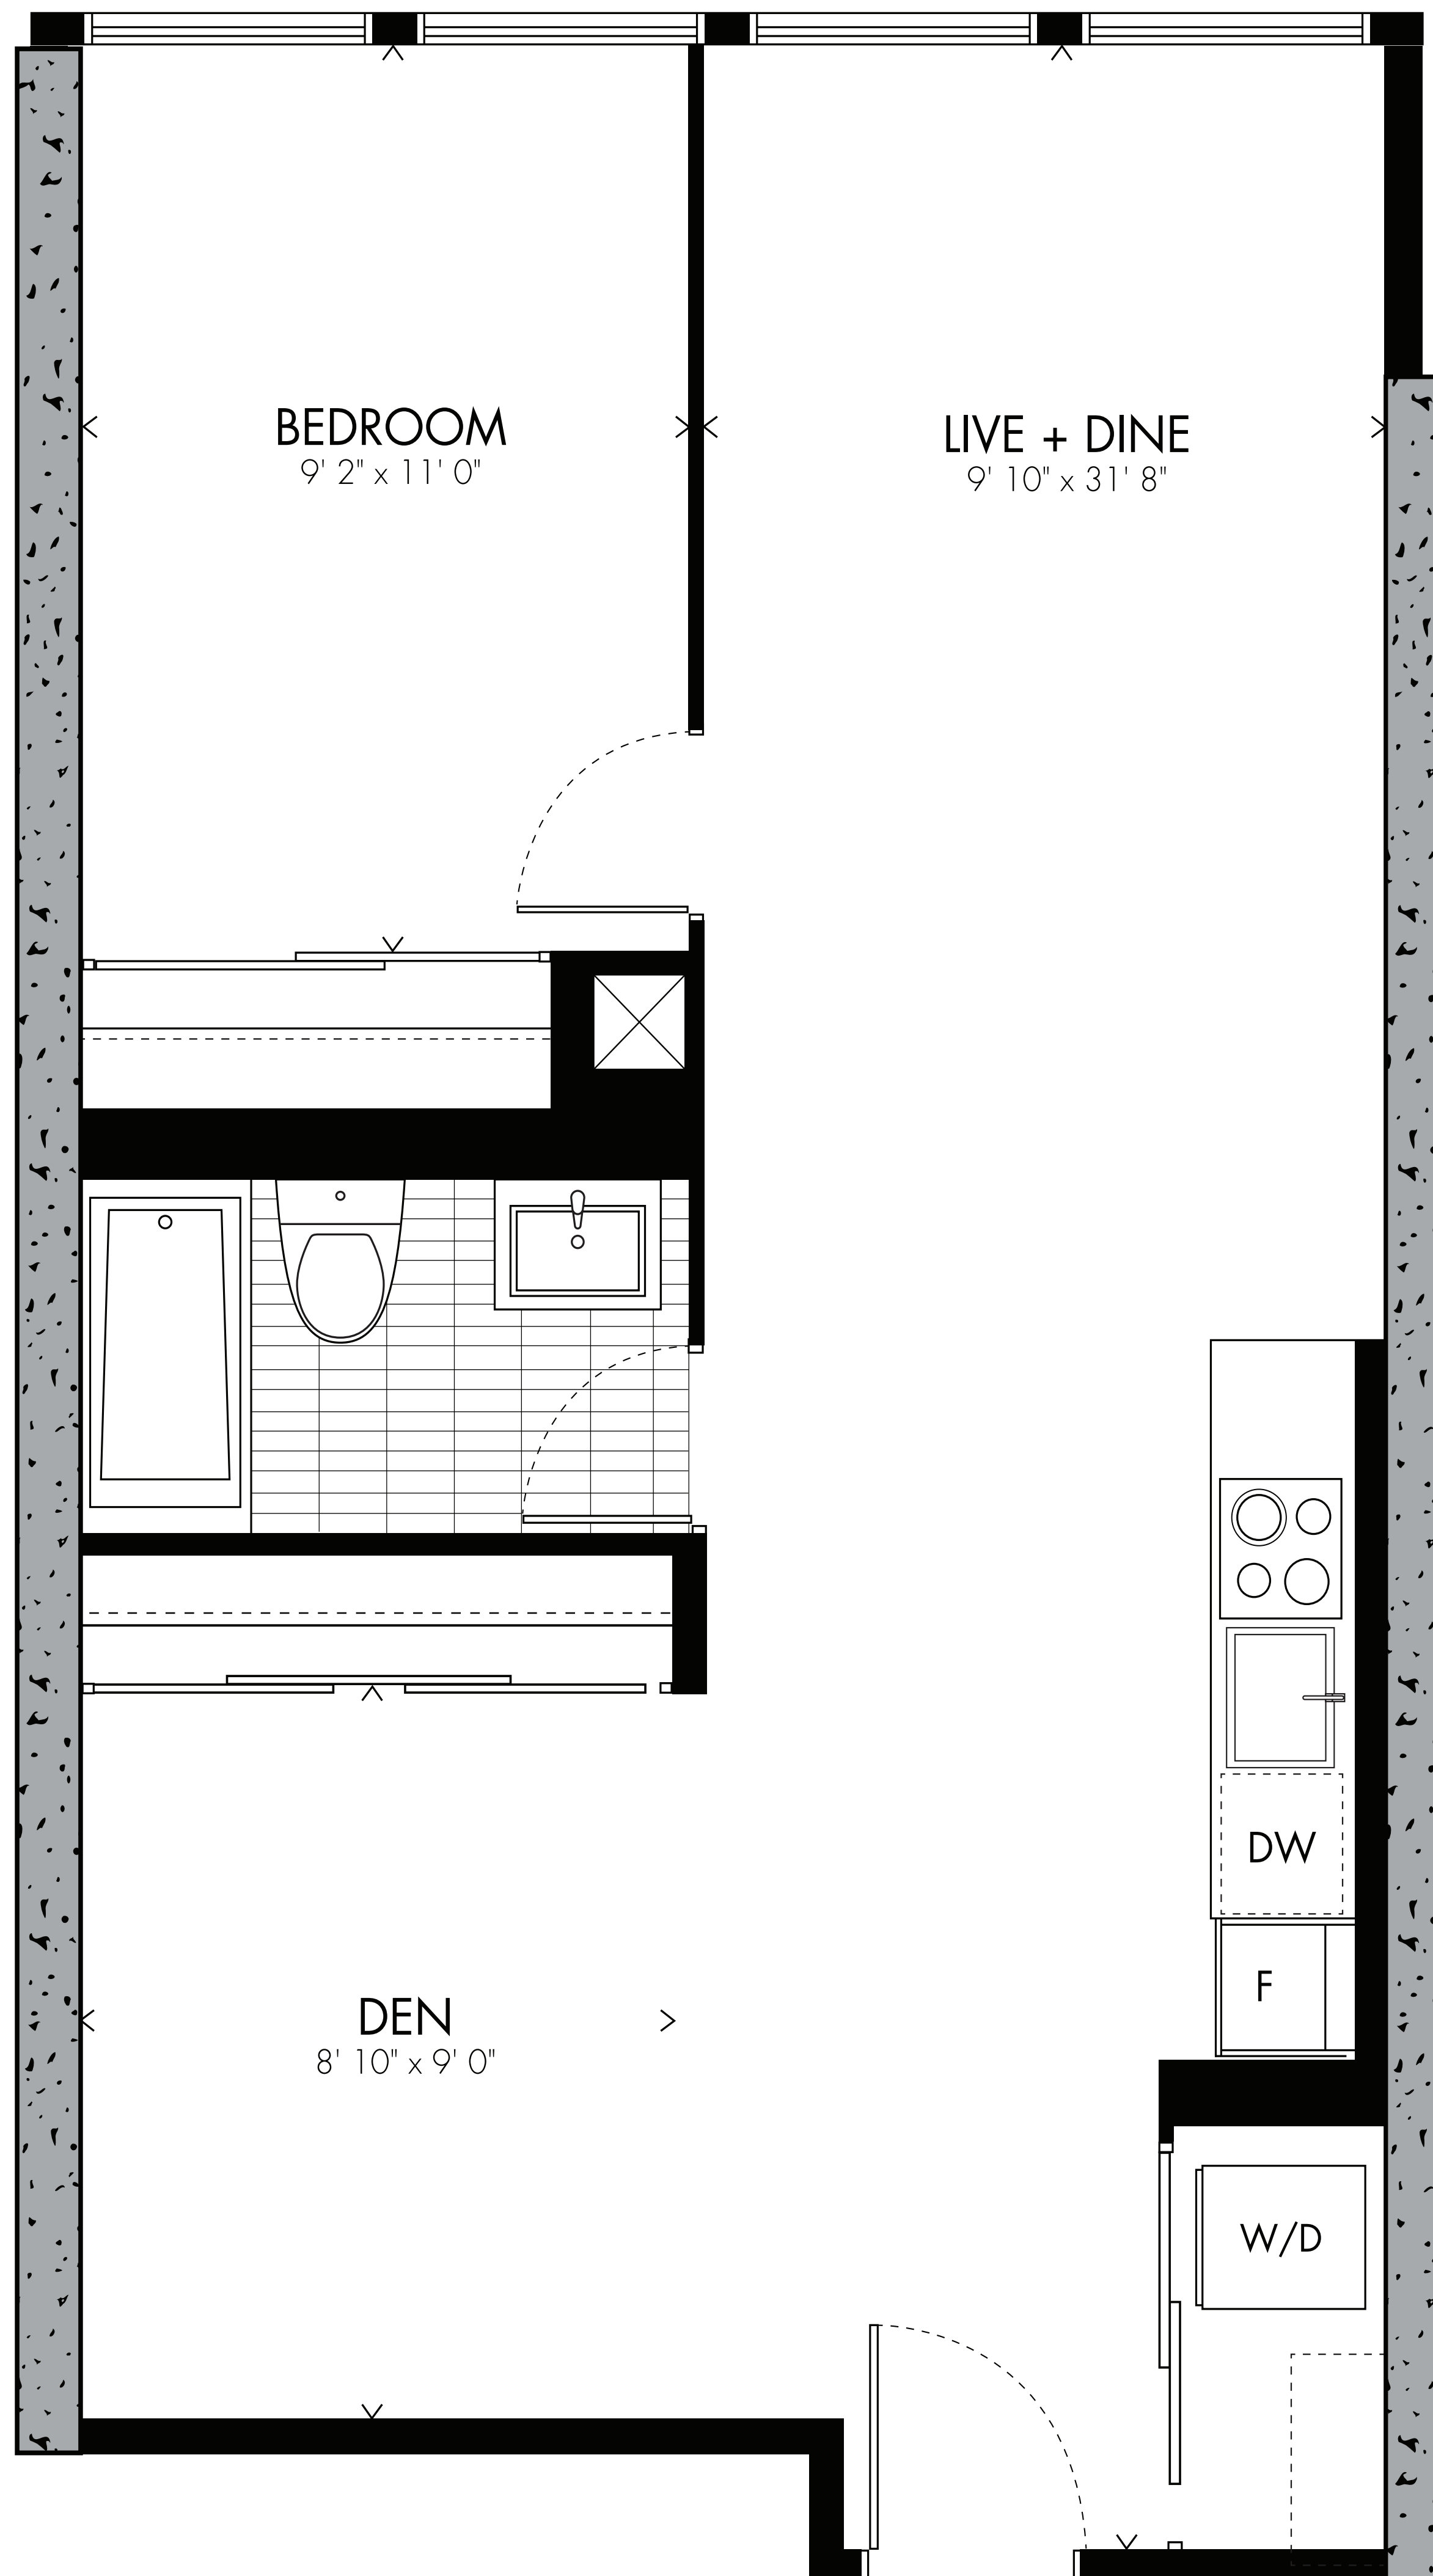

Kandinsky ⁰³

one bedroom + den

653 sq.ft.