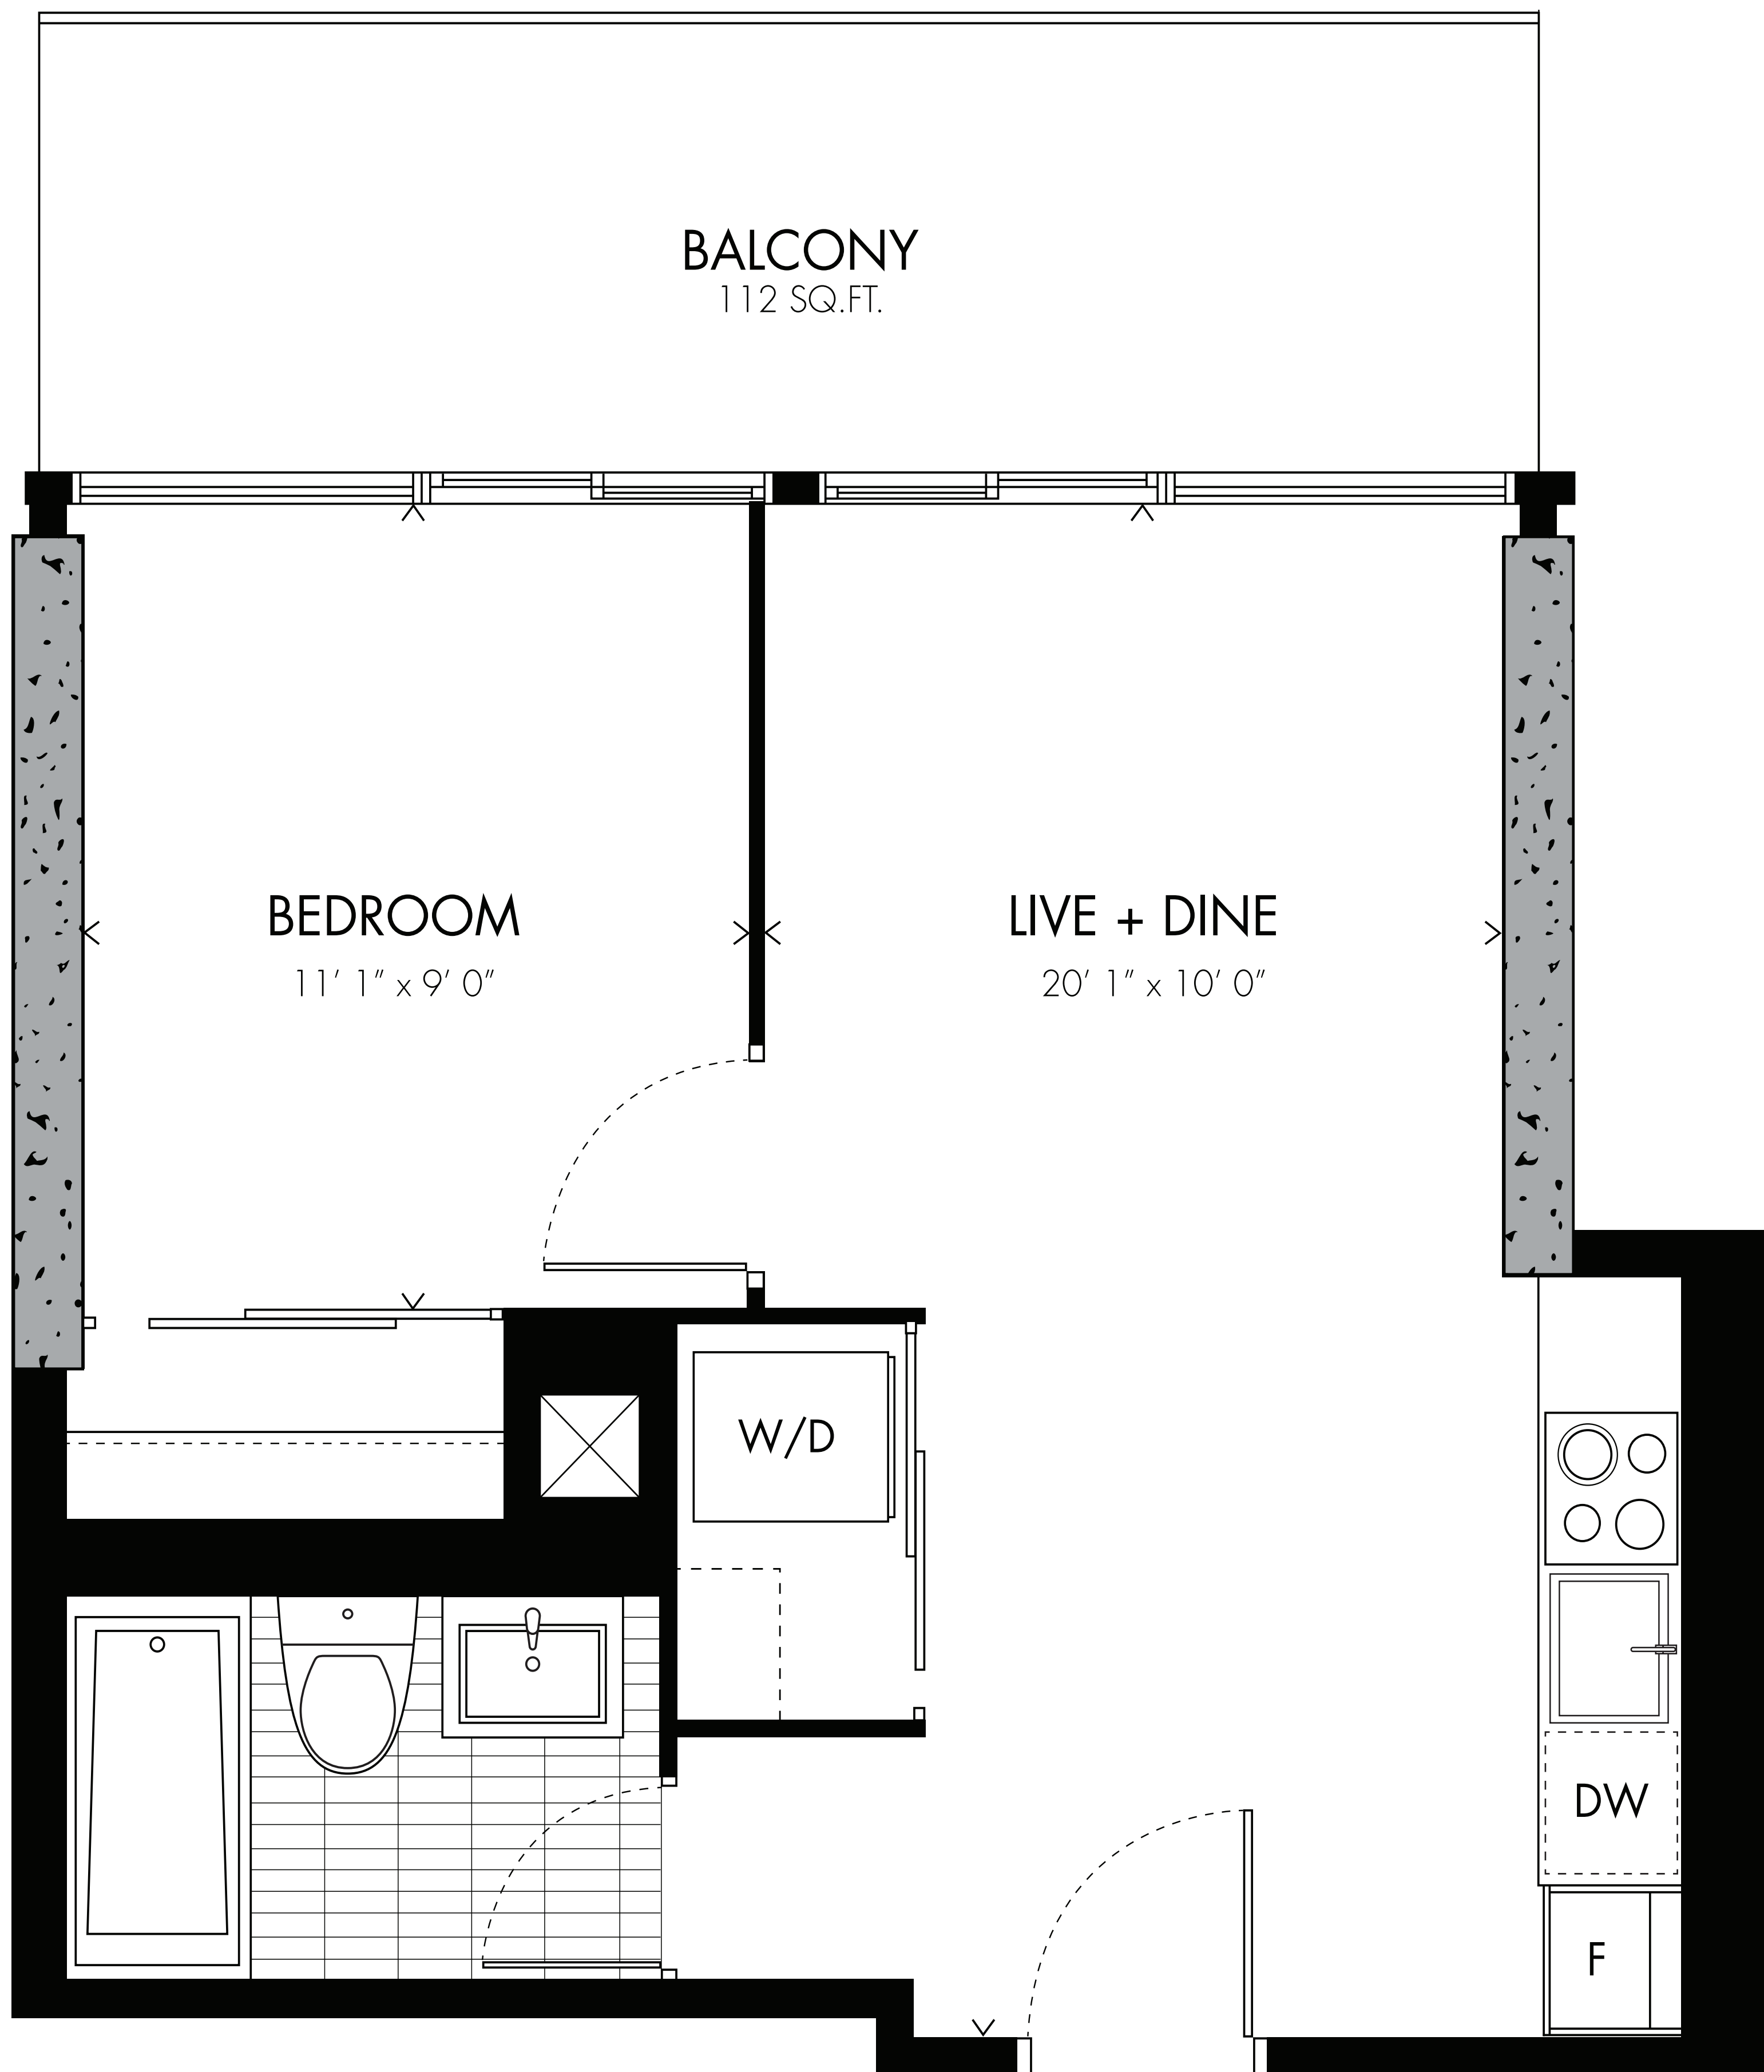

Wagernfeld ⁰³

one bedroom

459 sq.ft.

LEVELS 10-27

Window(s), balcony and balcony door may shift in size and/or location. Actual floor area may differ from stated floor area. All prices, sizes and specifications are subject to change without notice. E. & O.E.

BAUHAUS