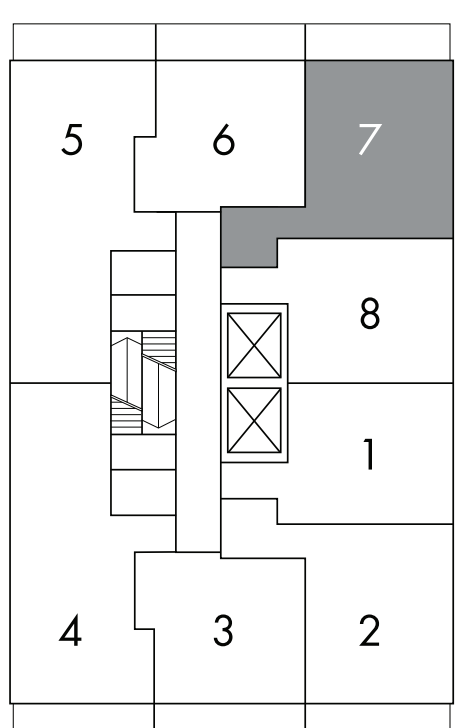

LEVELS 10-27