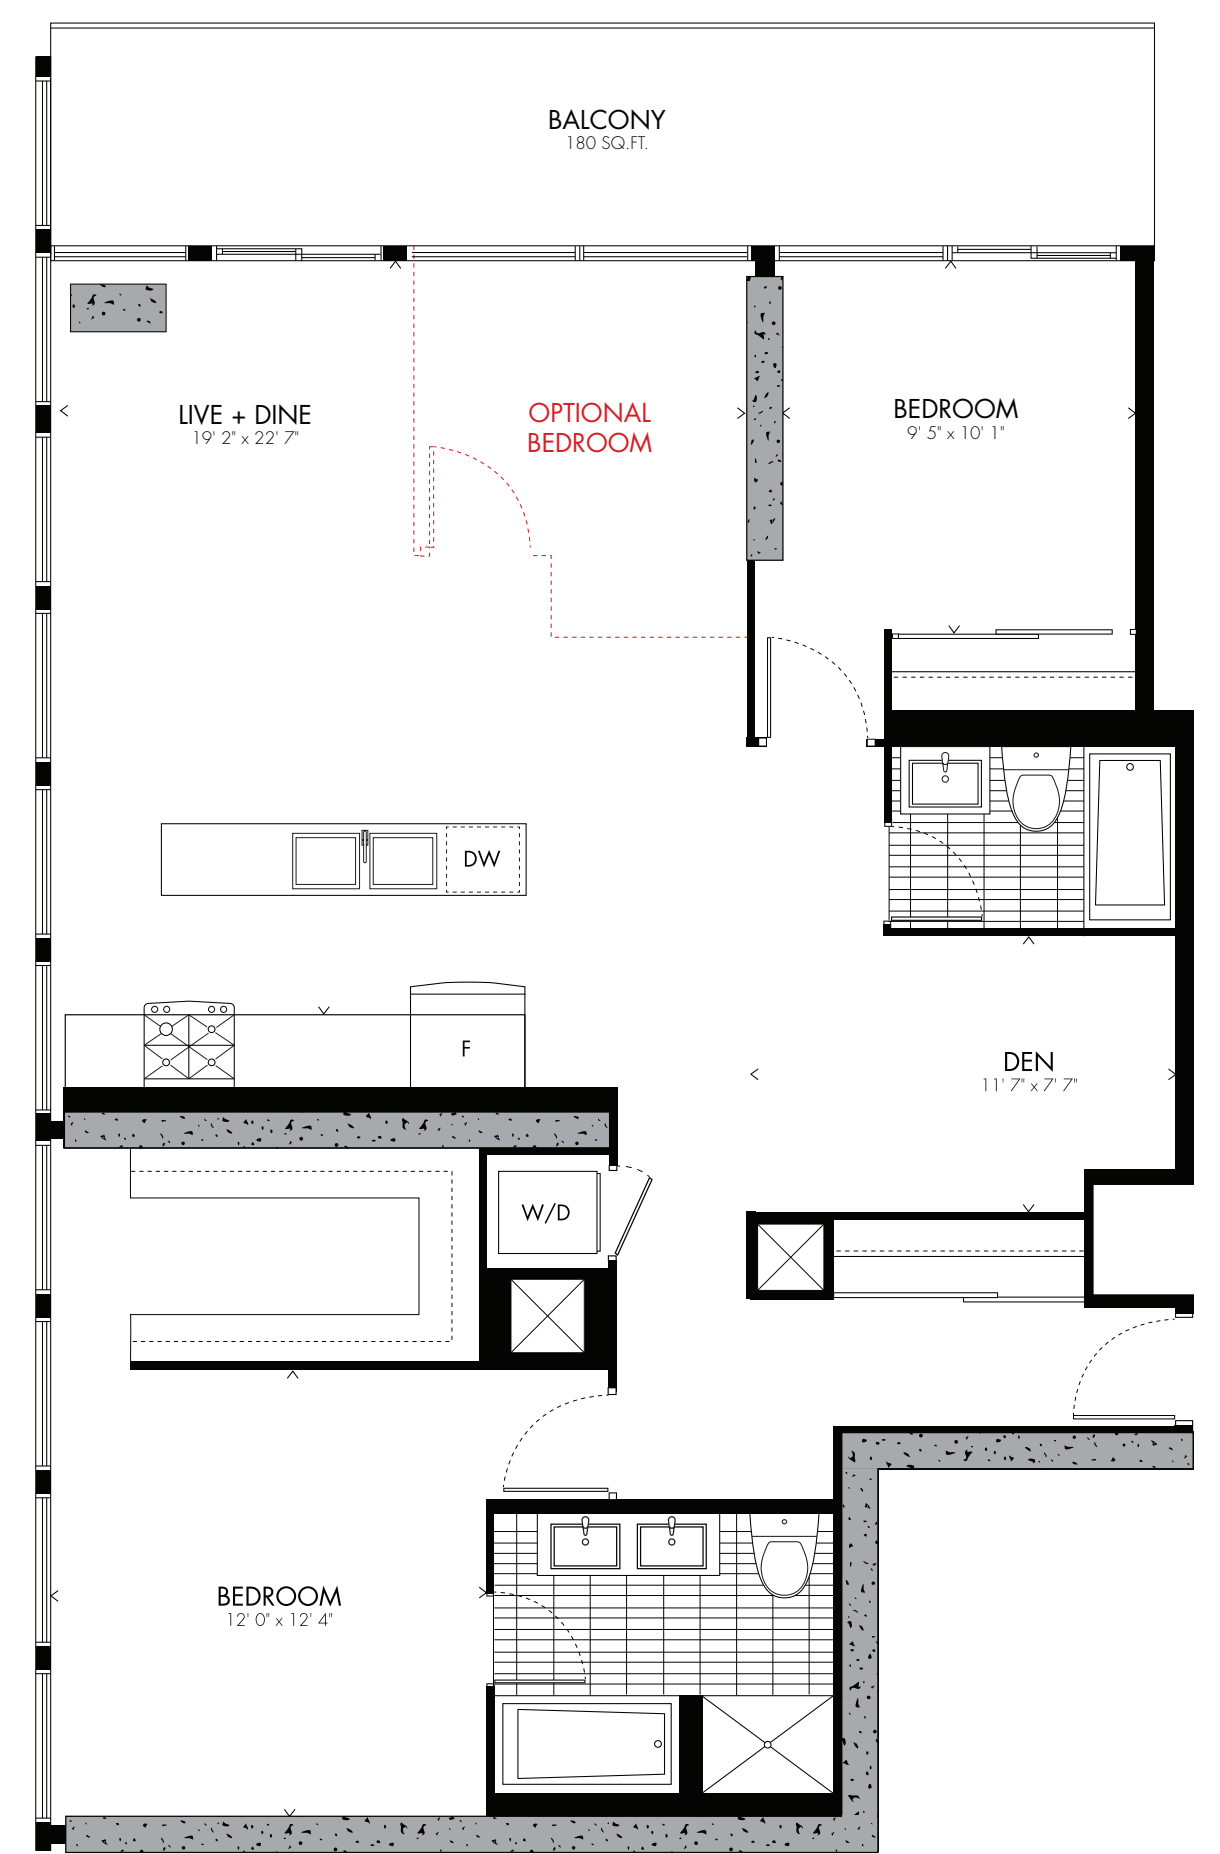

Brandt 01 | 04

two bedroom + den

1,322 sq.ft.

LEVELS 28-31

Window(s), balcony and balcony door may shift in size and/or location. Actual floor area may differ from stated floor area. All prices, sizes and specifications are subject to change without notice. E. & O.E.

BAUHAUS