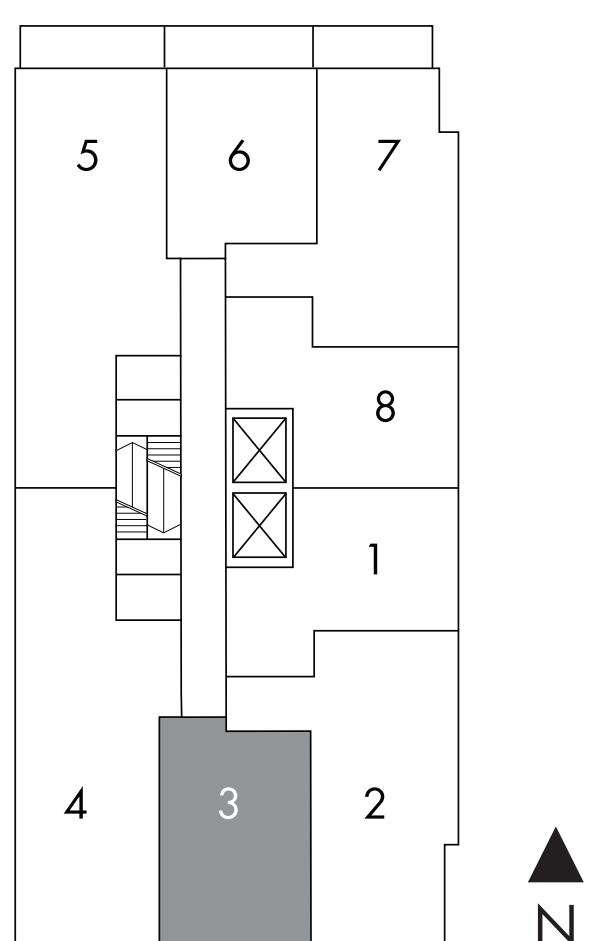

Kandinsky ⁰³

one bedroom + den

653 sq.ft.

LEVELS 3-8

Window(s), balcony and balcony door may shift in size and/or location. Actual floor area may differ from stated floor area. All prices, sizes and specifications are subject to change without notice. E. & O.E.

BAUHAUS