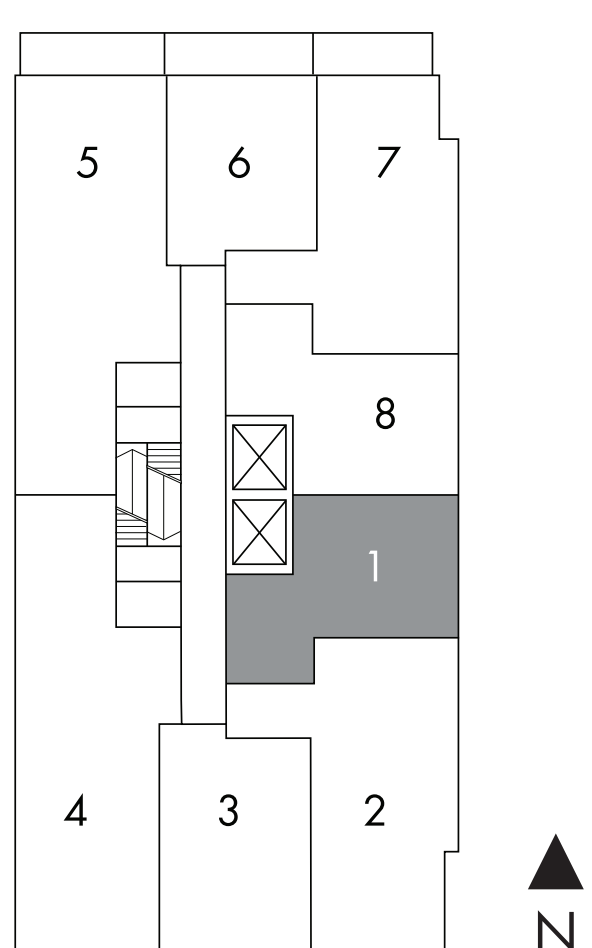

# Klee <sub>01</sub>

one bedroom + den

622 sq.ft.

LEVELS 3-8

Window(s), balcony and balcony door may shift in size and/or location. Actual floor area may differ from stated floor area. All prices, sizes and specifications are subject to change without notice. E. & O.E.