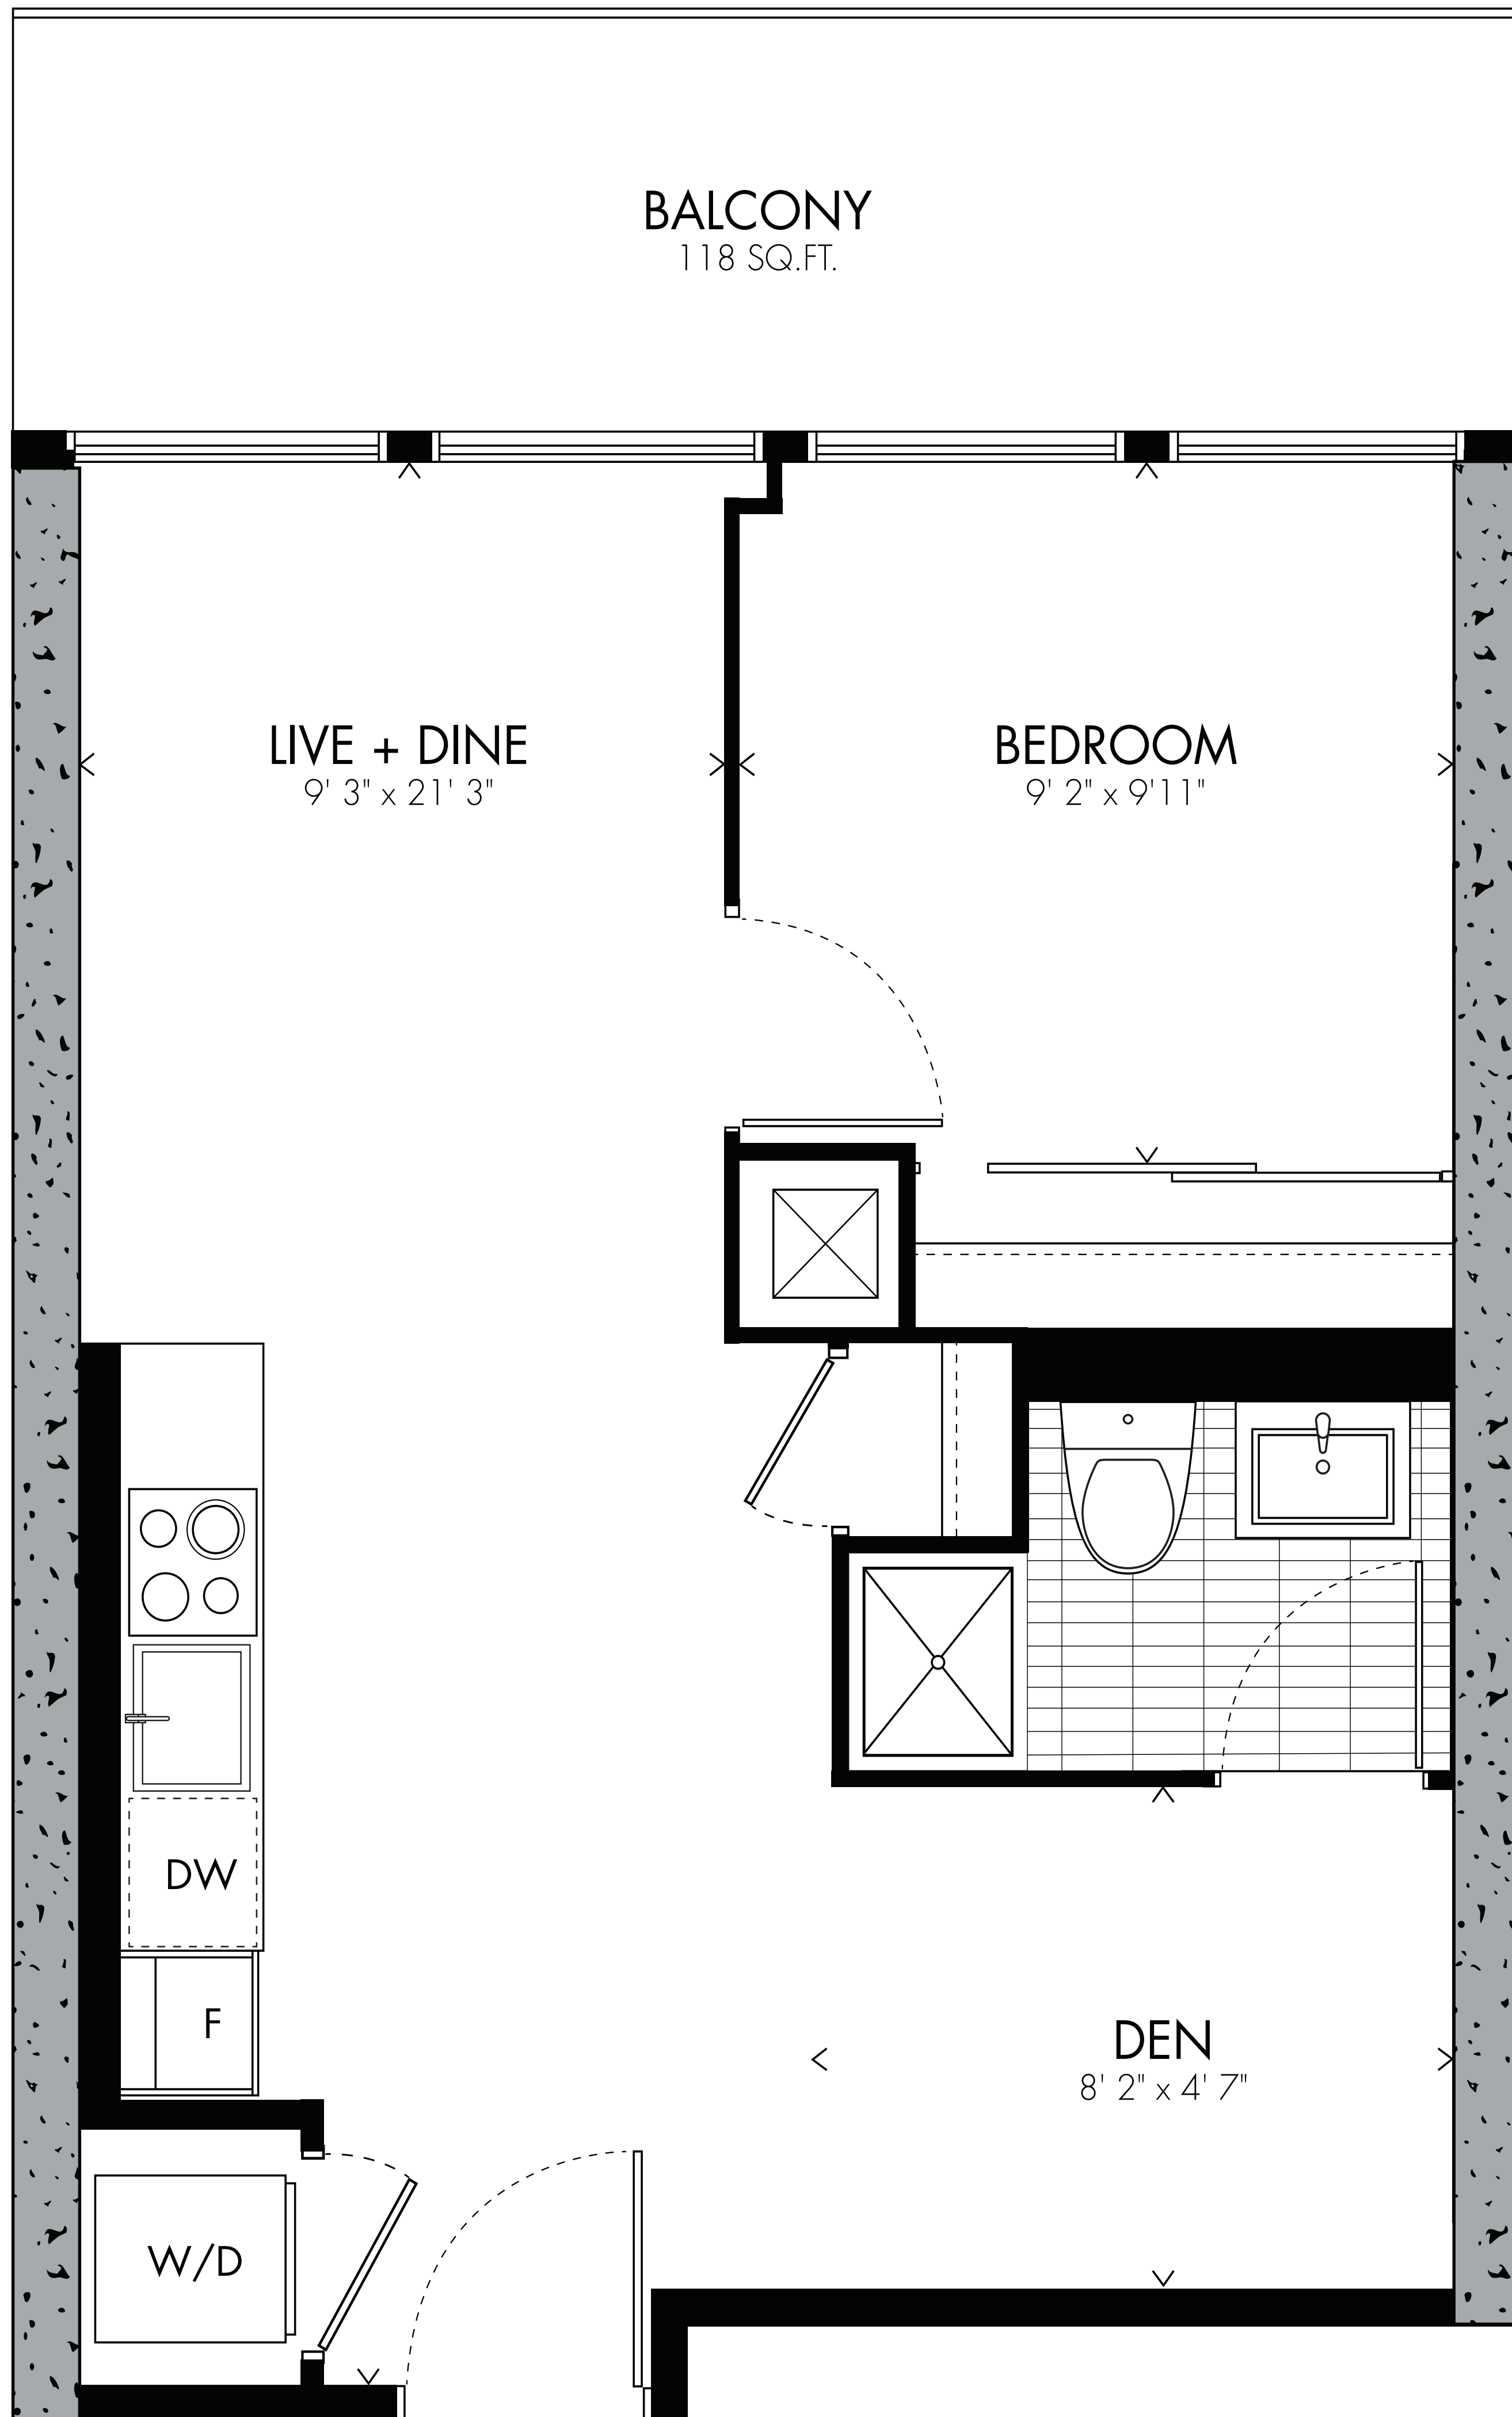

# Peterhans <sup>01</sup>

one bedroom

515 sq.ft.

LEVELS 9-27

Window(s), balcony and balcony door may shift in size and/or location. Actual floor area may differ from stated floor area. All prices, sizes and specifications are subject to change without notice. E. & O.E.

# Bill <sub>06</sub>

one bedroom+den

516 sq.ft.

LEVELS 3-8

Window(s), balcony and balcony door may shift in size and/or location. Actual floor area may differ from stated floor area. All prices, sizes and specifications are subject to change without notice. E. & O.E.