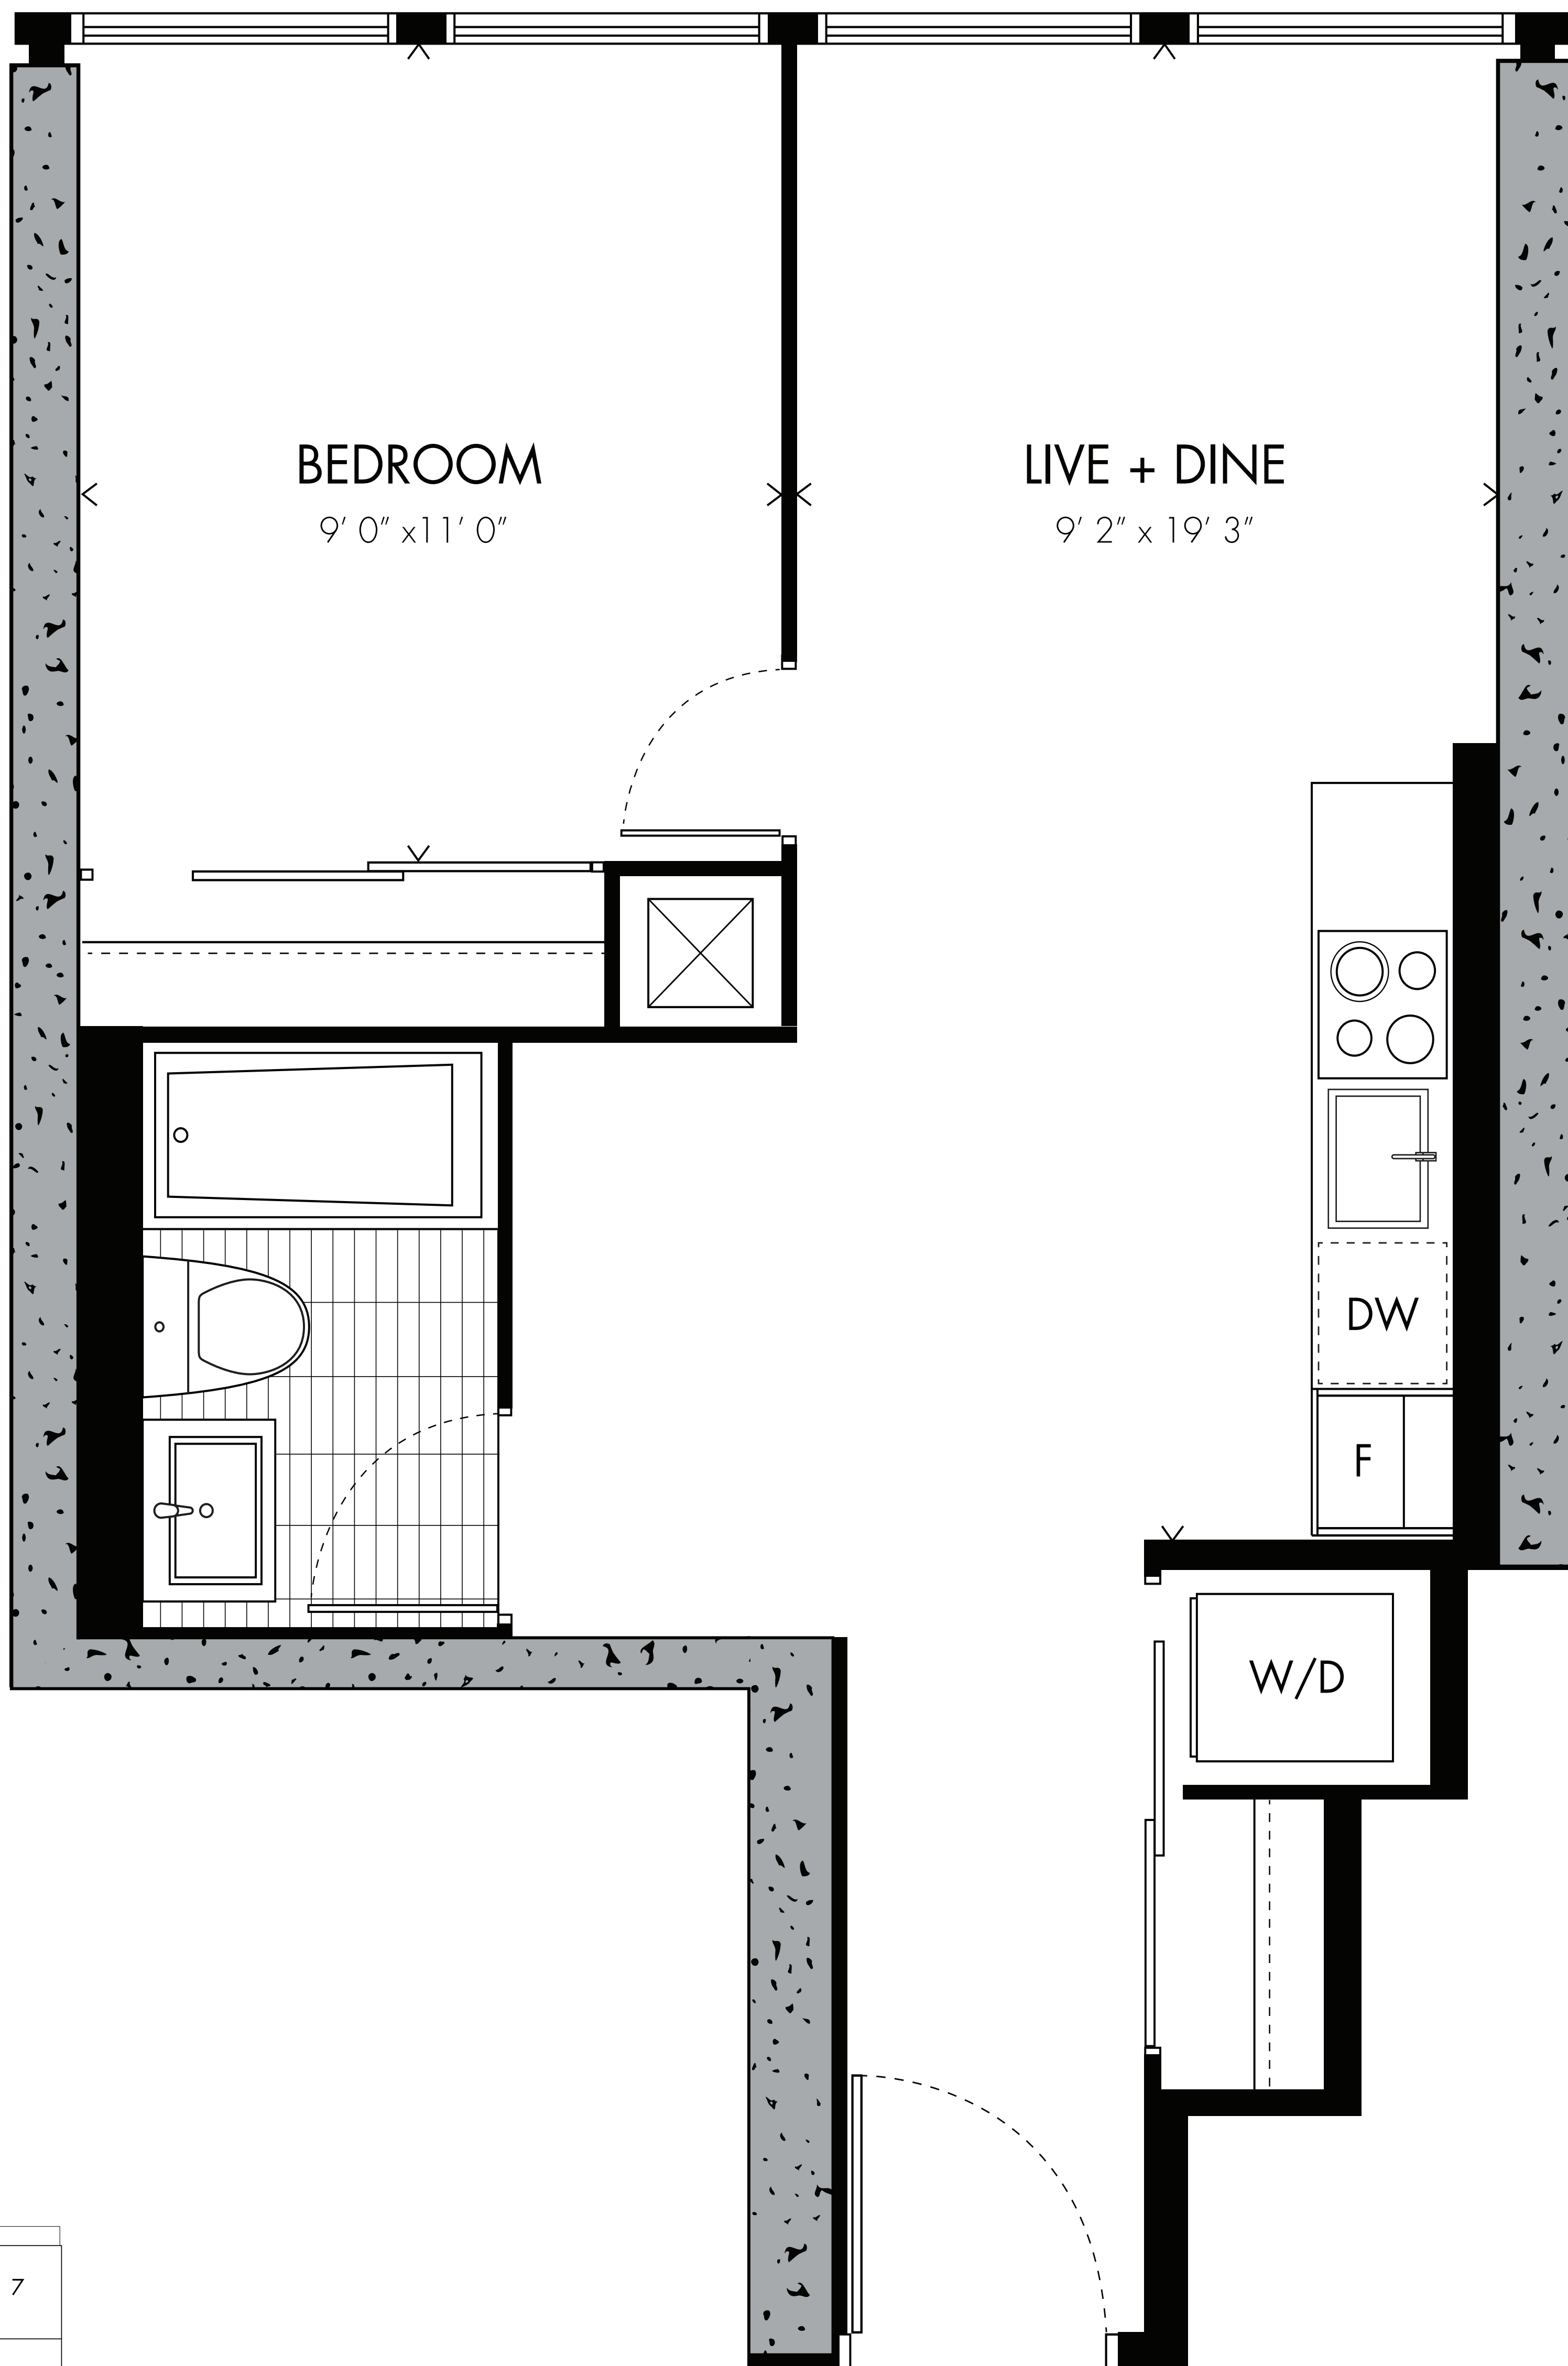

Peterhans ⁰¹

one bedroom

515 sq.ft.

LEVELS 9-27

Window(s), balcony and balcony door may shift in size and/or location. Actual floor area may differ from stated floor area. All prices, sizes and specifications are subject to change without notice. E. & O.E.

BAUHAUS