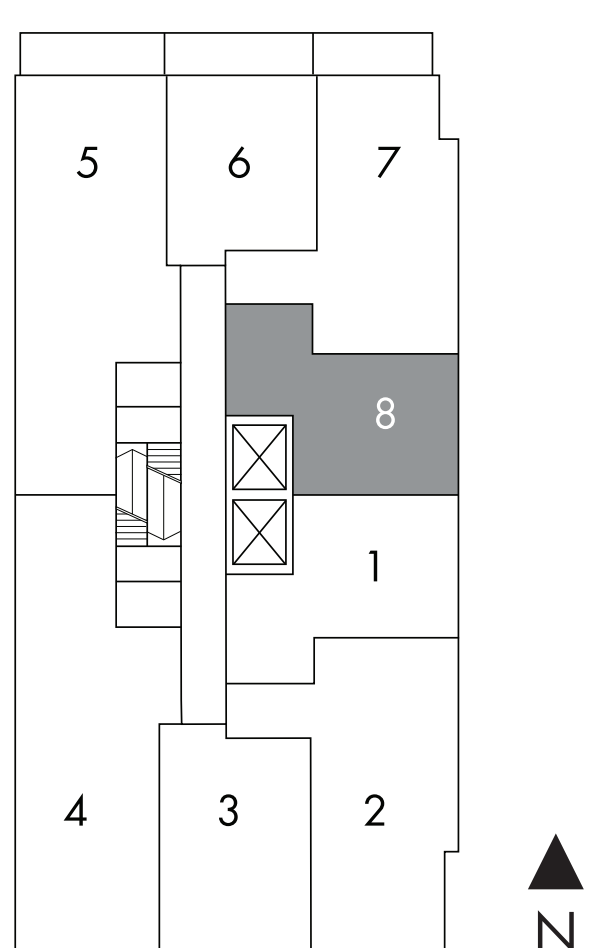

# Henri <sup>08</sup>

one bedroom + den

626 sq.ft.

LEVELS 3-8

Window(s), balcony and balcony door may shift in size and/or location. Actual floor area may differ from stated floor area. All prices, sizes and specifications are subject to change without notice. E. & O.E.