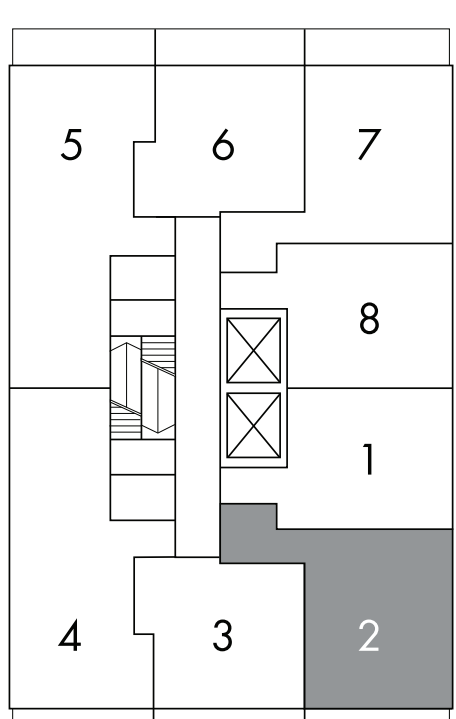

# Vantongerloo 02

one bedroom + den

576 sq.ft.

LEVELS 10-27

Windows, balcony and balcony door may differ in size and/or location. Actual floor area may differ from stated floor area. All prices, sizes and specifications are subject to change without notice. E. & O.E.