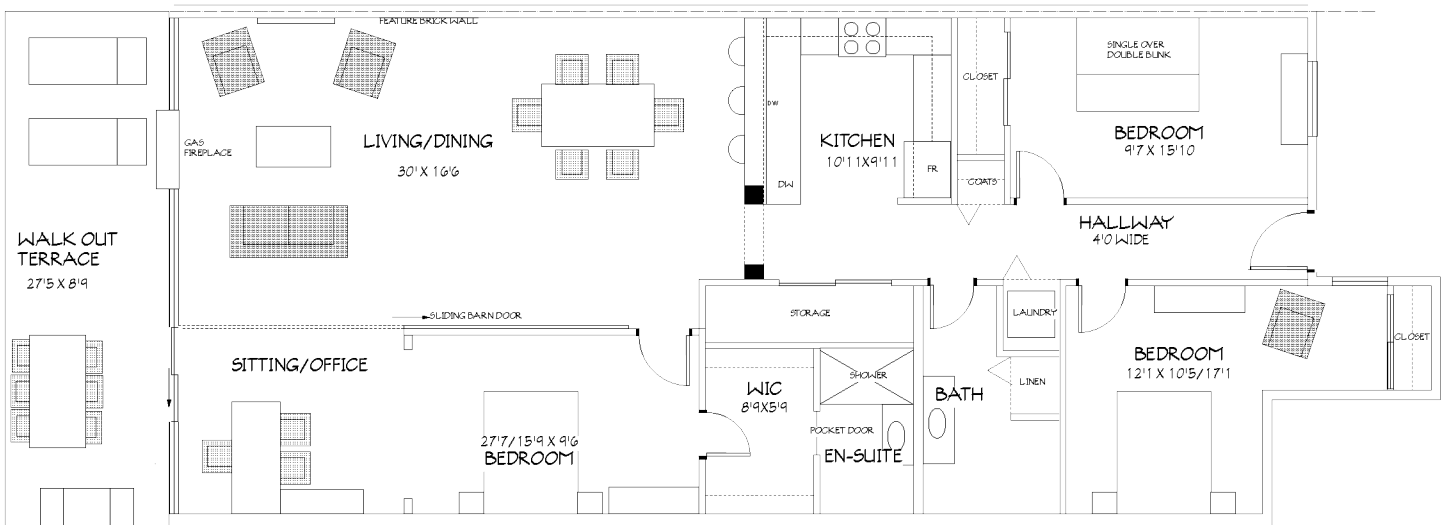

DUNEDIN STAR

1,940 sqft + 239 sqft Balcony
3rd Floor

3rd FLOOR

Prices, sizes & specifications subject to change without notice. Useable square footage may vary from that stated herein. Any furniture depicted is for illustration purposes only. Renderings are artist's concept only E.&O.E. All rights reserved.