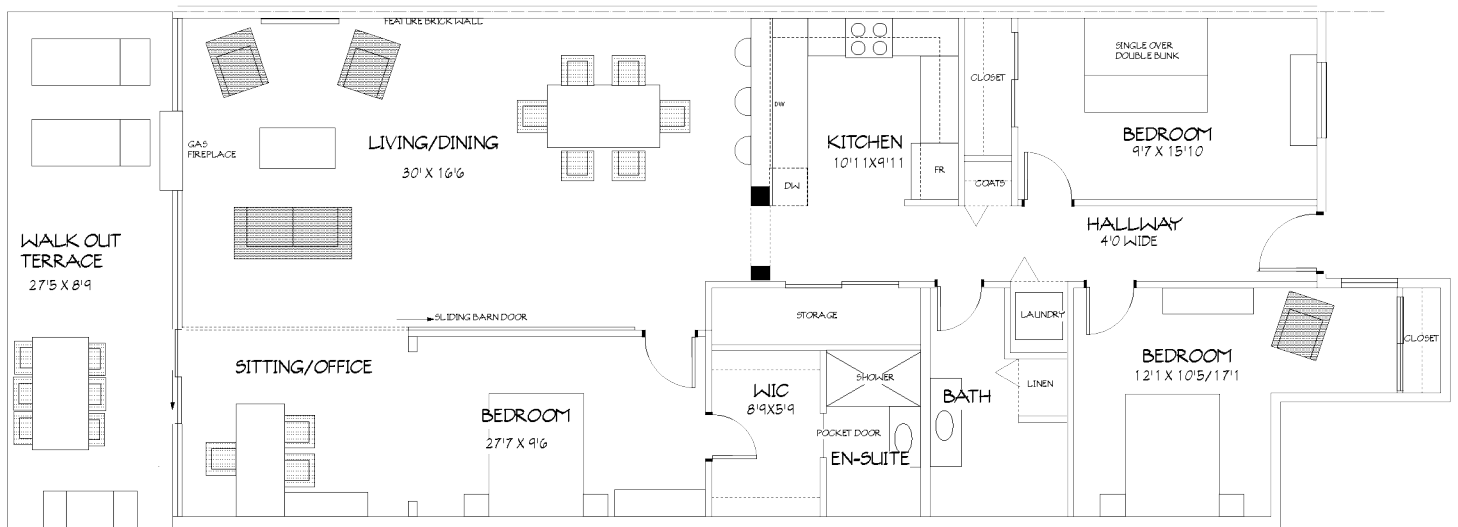

# NANTICOKE

1,940 sqft + 239 sqft Balcony  
2nd Level

2nd FLOOR

Prices, sizes & specifications subject to change without notice. Useable square footage may vary from that stated herein. Any furniture depicted is for illustration purposes only. Renderings are artist's concept only E.&O.E. All rights reserved.