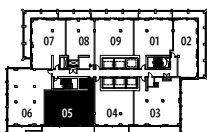

THE PENTHOUSE COLLECTION

THE **UNITED** BLDG.
A Landmark Project by Davpart

L50-52 N° 5
3 BEDROOM + MEDIA & 2 BATH
1,342 SQ FT

Level 50-51