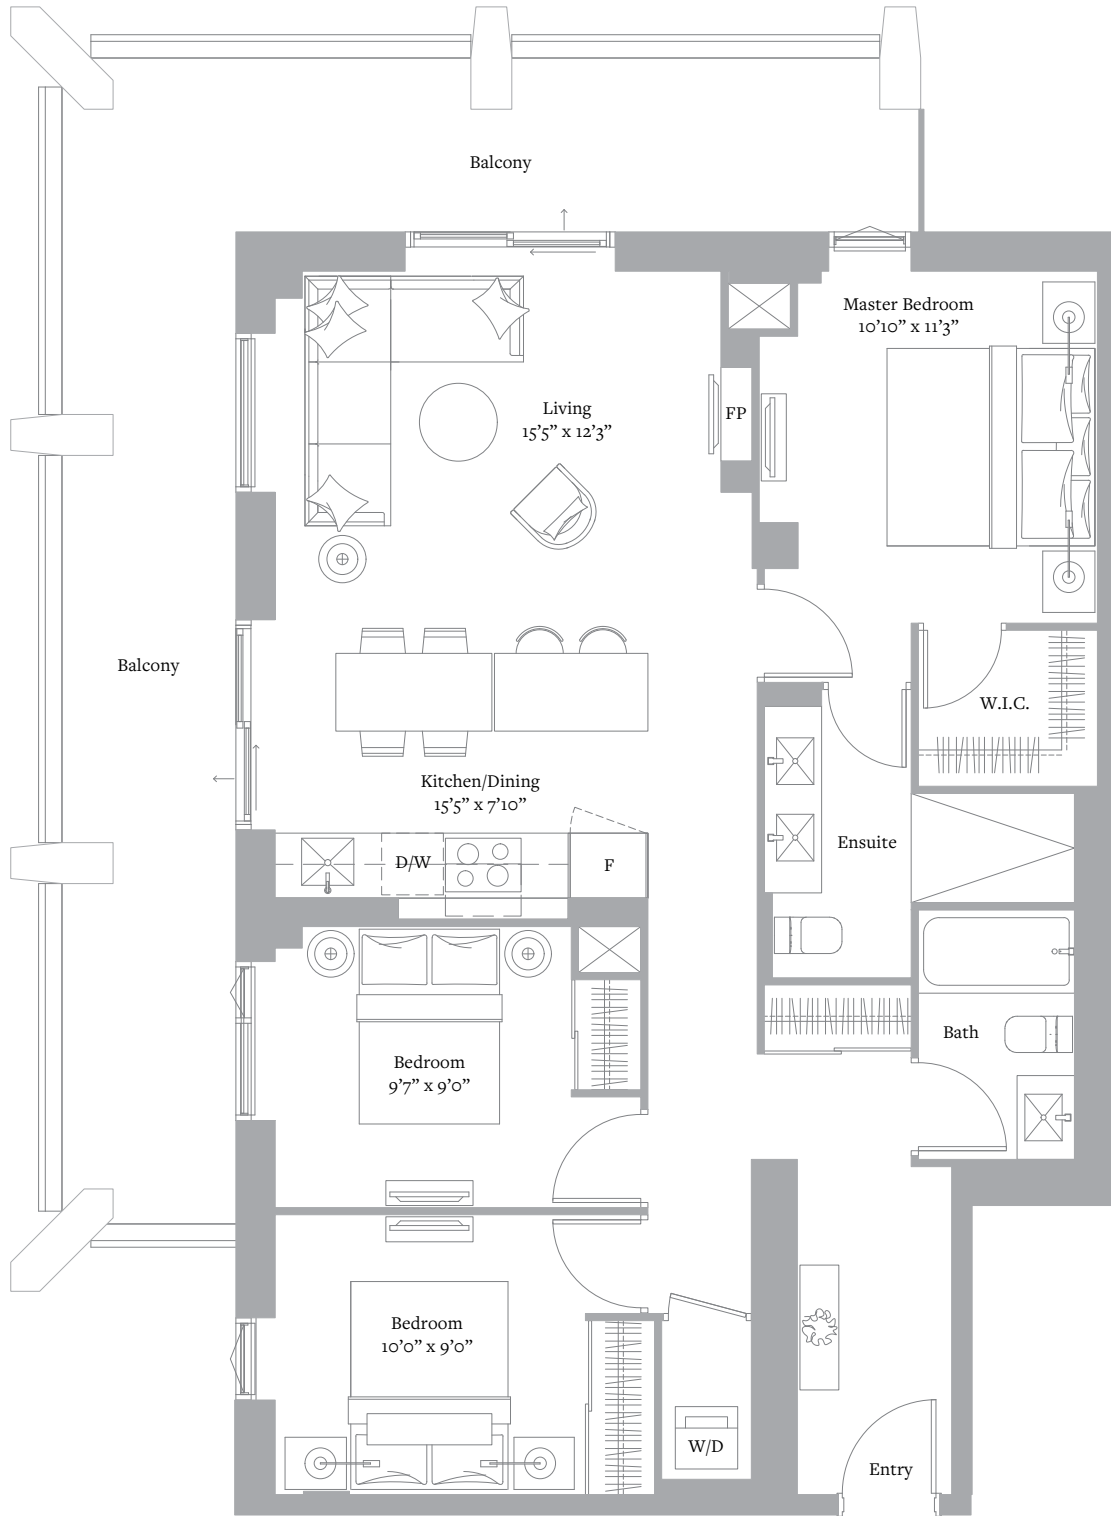

THE PENTHOUSE COLLECTION

THE **UNITED** BLDG.
A Landmark Project by Davpart

L50-52 N^o 9
3 BEDROOM + MEDIA & 2 BATH
1,073 SQ FT

Level 50-51

Level 52

Exclusive Listing: Baker Real Estate Incorporated, Brokerage. Brokers Protected.
Sizes and specifications are subject to change without notice. E. & O.E.

THE PENTHOUSE COLLECTION

THE **UNITED** BLDG.
A Landmark Project by Davpart

L50-52 N^o 7
3 BEDROOM & 2 BATH
1,115 SQ FT

Level 50-51

Level 52

Exclusive Listing: Baker Real Estate Incorporated, Brokerage. Brokers Protected.
Sizes and specifications are subject to change without notice. E. & O.E.