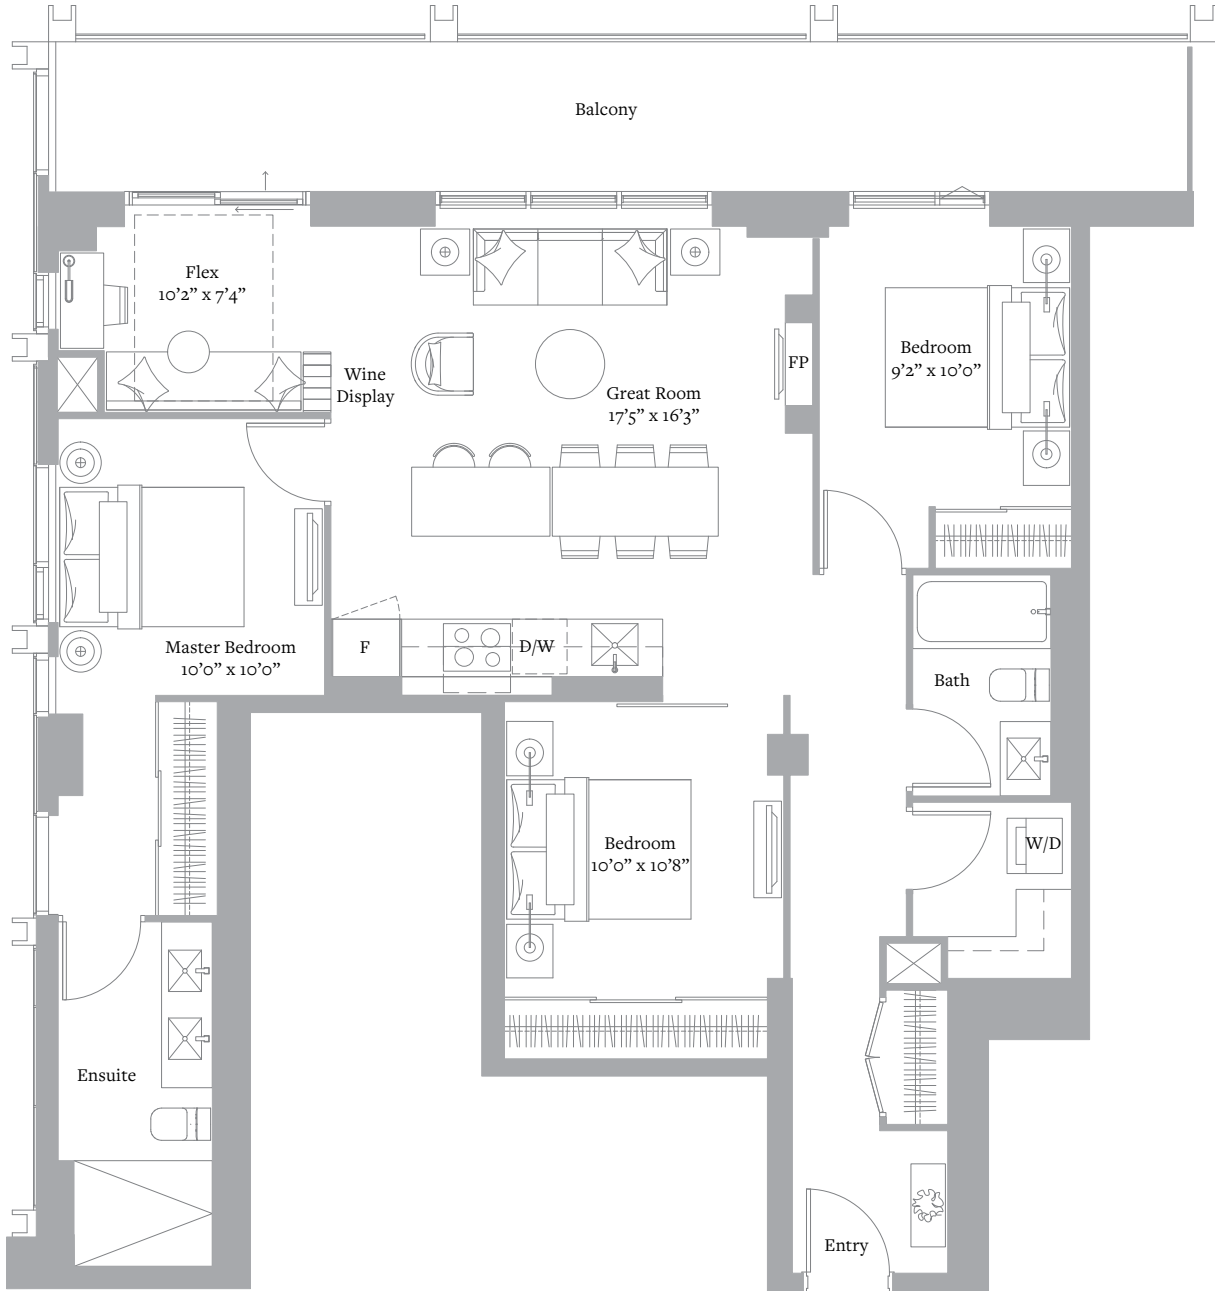

THE PENTHOUSE COLLECTION

THE **UNITED** BLDG.
A Landmark Project by Davpart

L50-52 N^o 7
3 BEDROOM & 2 BATH
1,115 SQ FT

Level 50-51

Level 52

Exclusive Listing: Baker Real Estate Incorporated, Brokerage. Brokers Protected.
Sizes and specifications are subject to change without notice. E. & O.E.

THE PENTHOUSE COLLECTION

THE **UNITED** BLDG.
A Landmark Project by Davpart

L52 N^o 3
3 BEDROOM + FLEX & 2 BATH
1,234 SQ FT

Level 52

Exclusive Listing: Baker Real Estate Incorporated, Brokerage. Brokers Protected.
Sizes and specifications are subject to change without notice. E. & O.E.