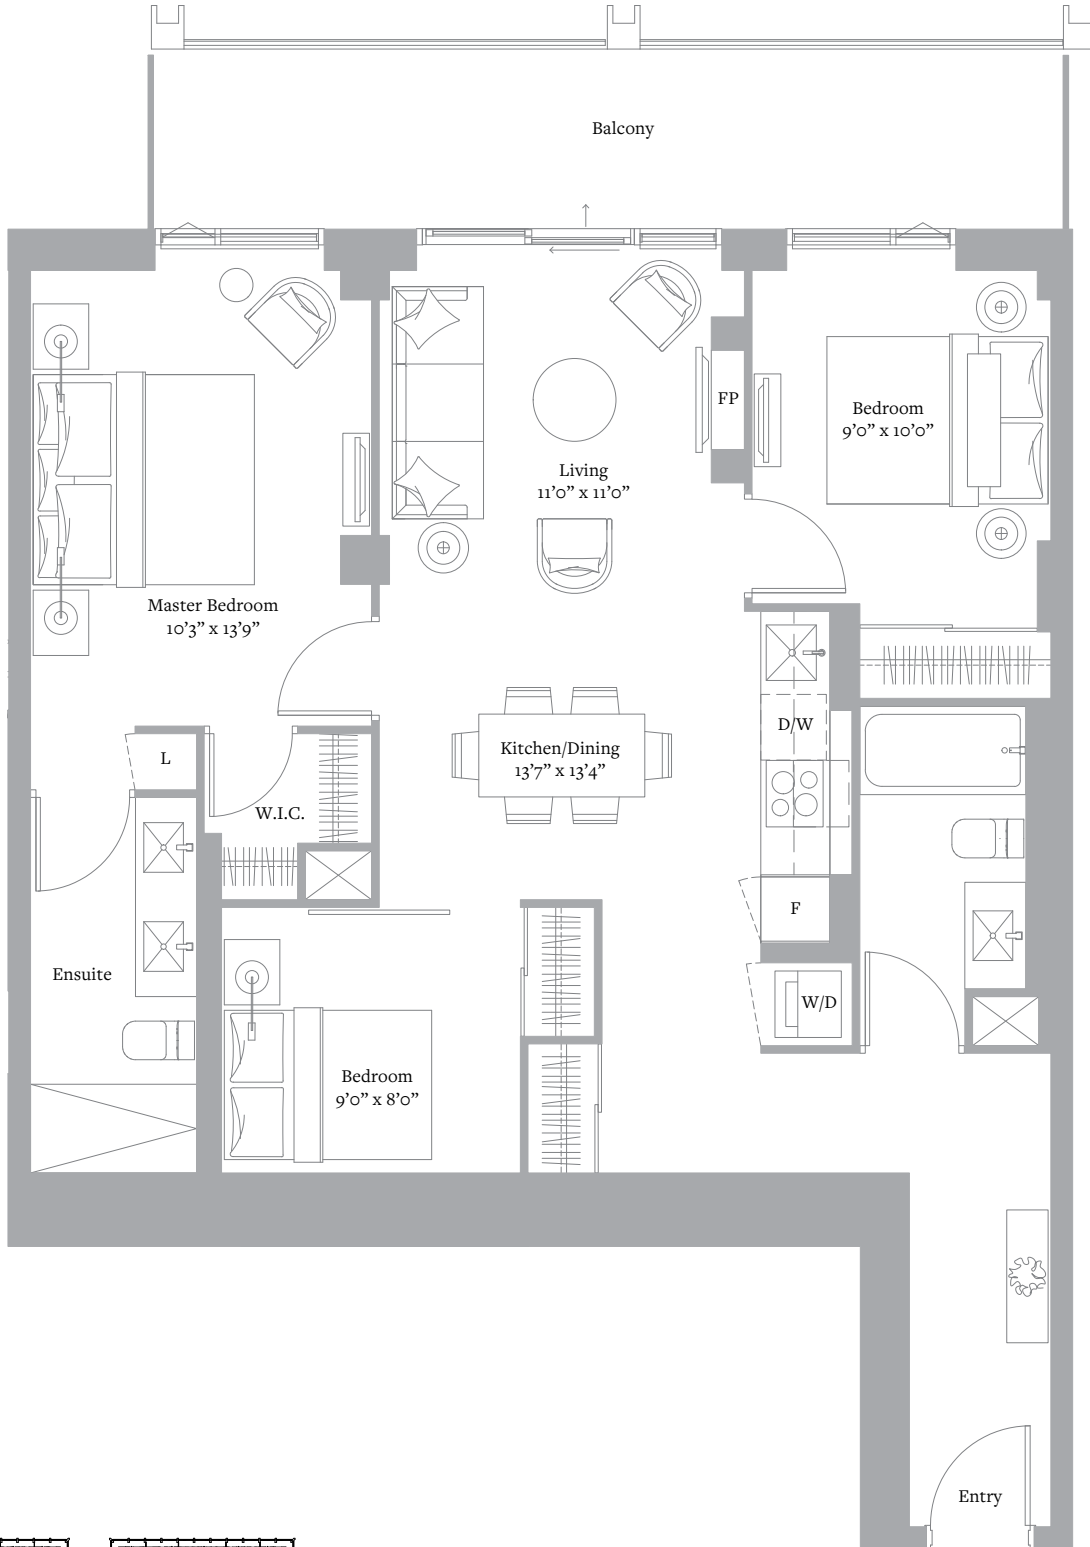

THE PENTHOUSE COLLECTION

THE **UNITED** BLDG.
A Landmark Project by Davpart

L52 N^o 2
3 BEDROOM & 2 BATH
1,010 SQ FT

Level 52

Exclusive Listing: Baker Real Estate Incorporated, Brokerage. Brokers Protected.
Sizes and specifications are subject to change without notice. E. & O.E.

THE PENTHOUSE COLLECTION

THE **UNITED** BLDG.
A Landmark Project by Davpart

L50-52 N^o 4
3 BEDROOM & 2 BATH
1,032 SQ FT

Level 50-51

Level 52

Exclusive Listing: Baker Real Estate Incorporated, Brokerage. Brokers Protected.
Sizes and specifications are subject to change without notice. E. & O.E.