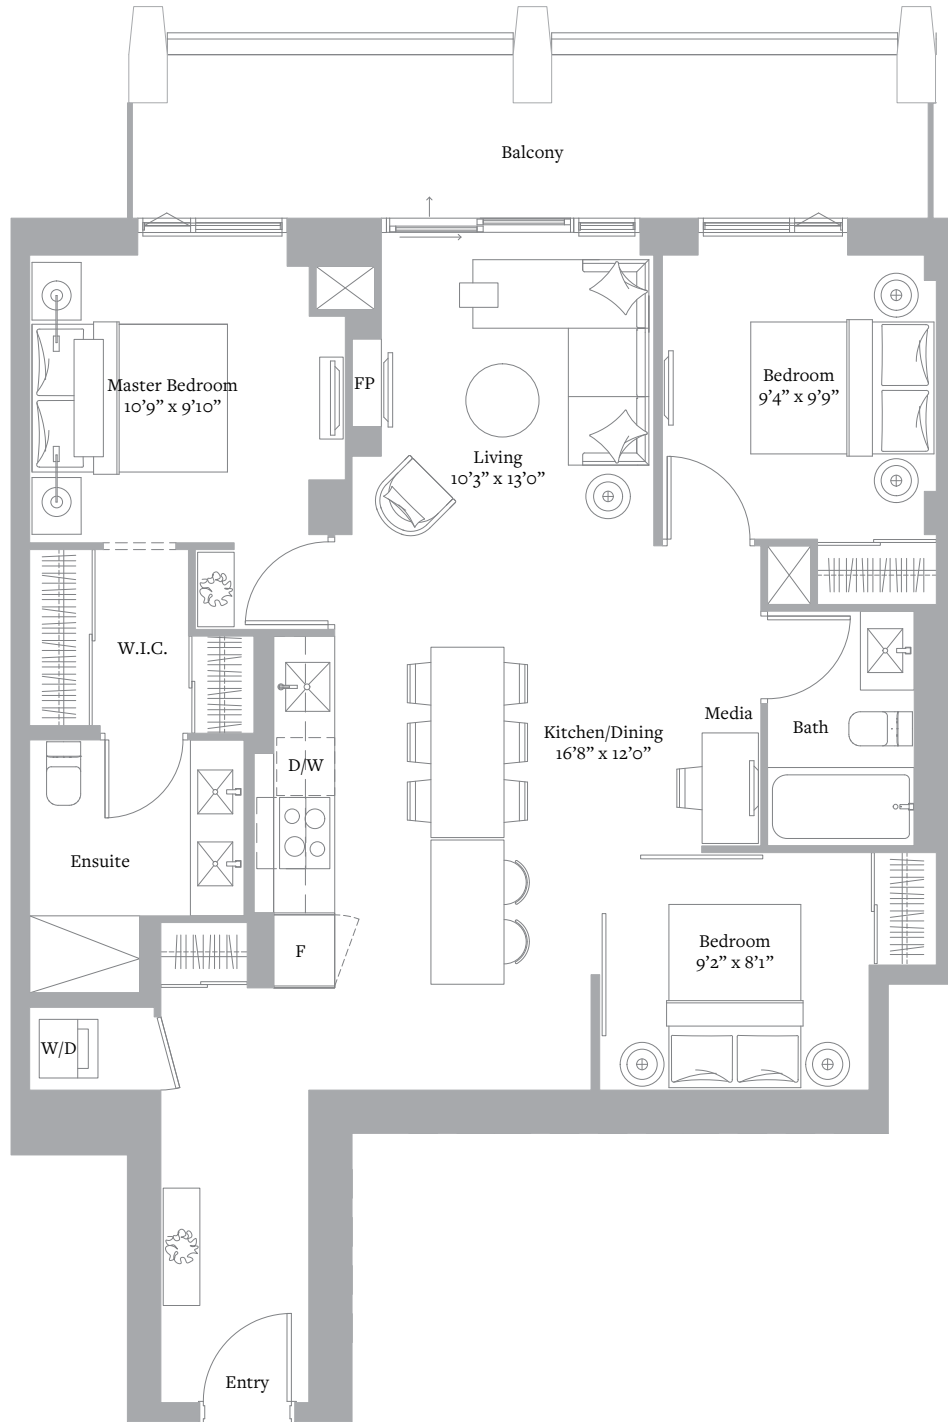

THE PENTHOUSE COLLECTION

THE **UNITED** BLDG.
A Landmark Project by Davpart

L50-52 N^o 4
3 BEDROOM & 2 BATH
1,032 SQ FT

Level 50-51

Level 52

Exclusive Listing: Baker Real Estate Incorporated, Brokerage. Brokers Protected.
Sizes and specifications are subject to change without notice. E. & O.E.

THE PENTHOUSE COLLECTION

THE **UNITED** BLDG.
A Landmark Project by Davpart

L50-52 N^o 1
3 BEDROOM + MEDIA & 2 BATH
1,068 SQ FT

Level 50-51

Level 52

Exclusive Listing: Baker Real Estate Incorporated, Brokerage. Brokers Protected.
Sizes and specifications are subject to change without notice. E. & O.E.