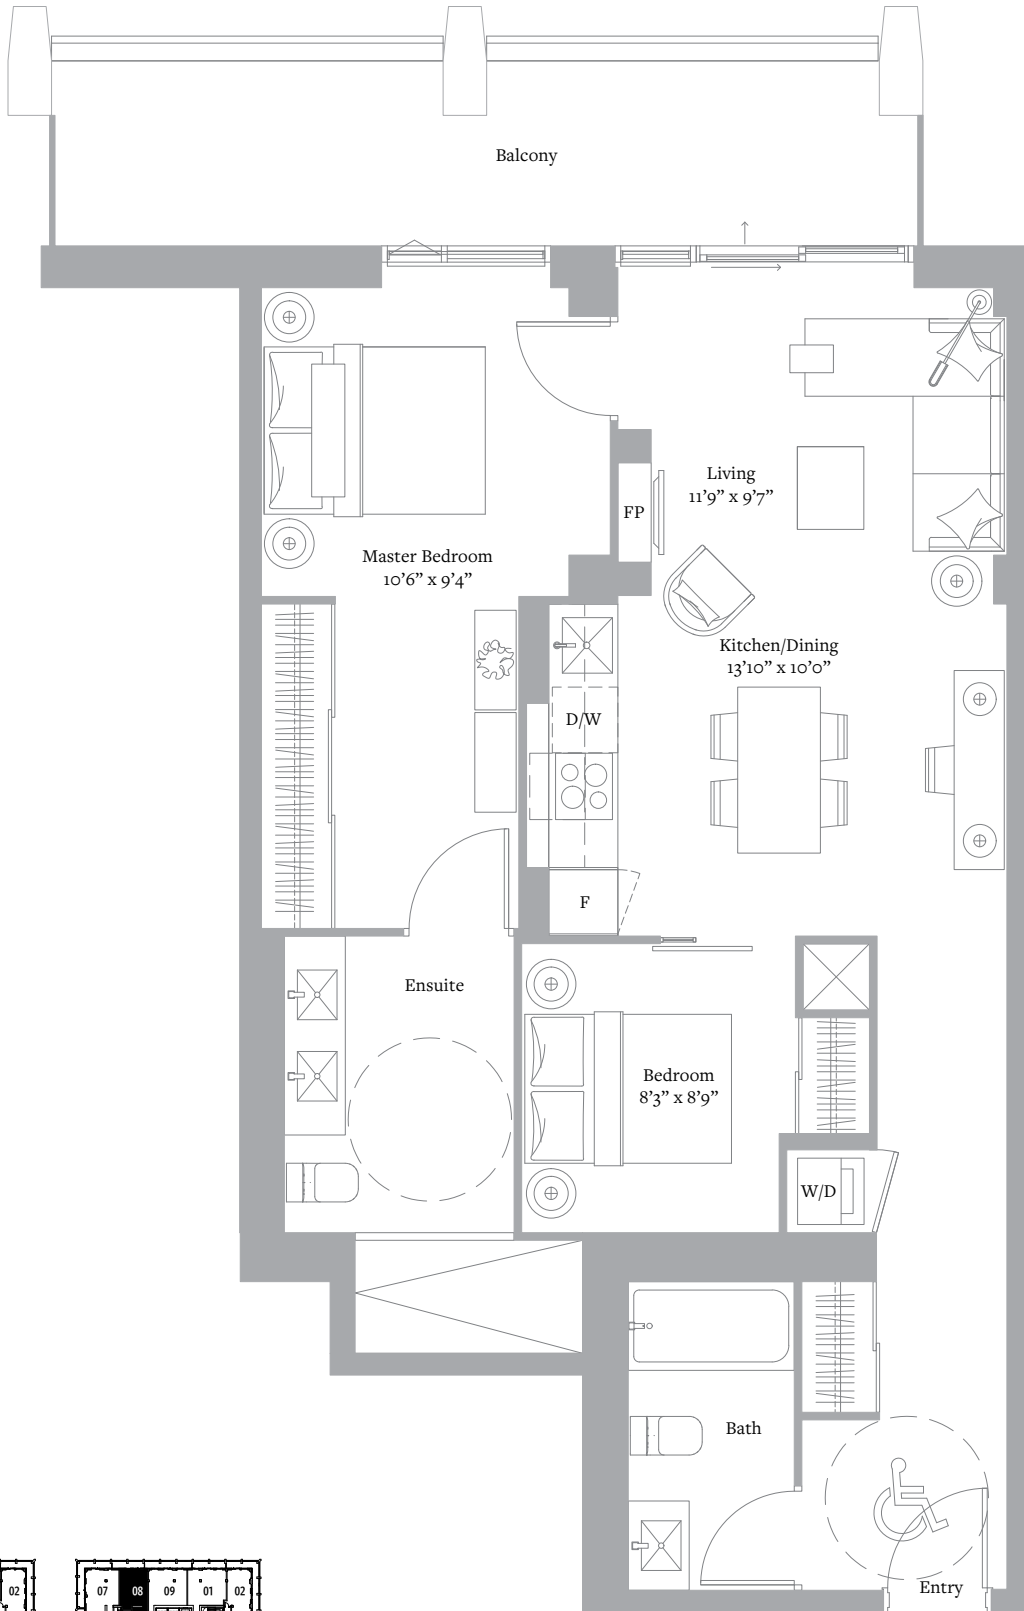

THE PENTHOUSE COLLECTION

THE **UNITED** BLDG.
A Landmark Project by Davpart

L50-52 N^o 8
2 BEDROOM & 2 BATH
886 SQ FT

Exclusive Listing: Baker Real Estate Incorporated, Brokerage. Brokers Protected.
Sizes and specifications are subject to change without notice. E. & O.E.

THE PENTHOUSE COLLECTION

THE **UNITED** BLDG.
A Landmark Project by Davpart

L50-51 N^o 2
3 BEDROOM & 2 BATH
953 SQ FT

Level 50-51

Exclusive Listing: Baker Real Estate Incorporated, Brokerage. Brokers Protected.
Sizes and specifications are subject to change without notice. E. & O.E.