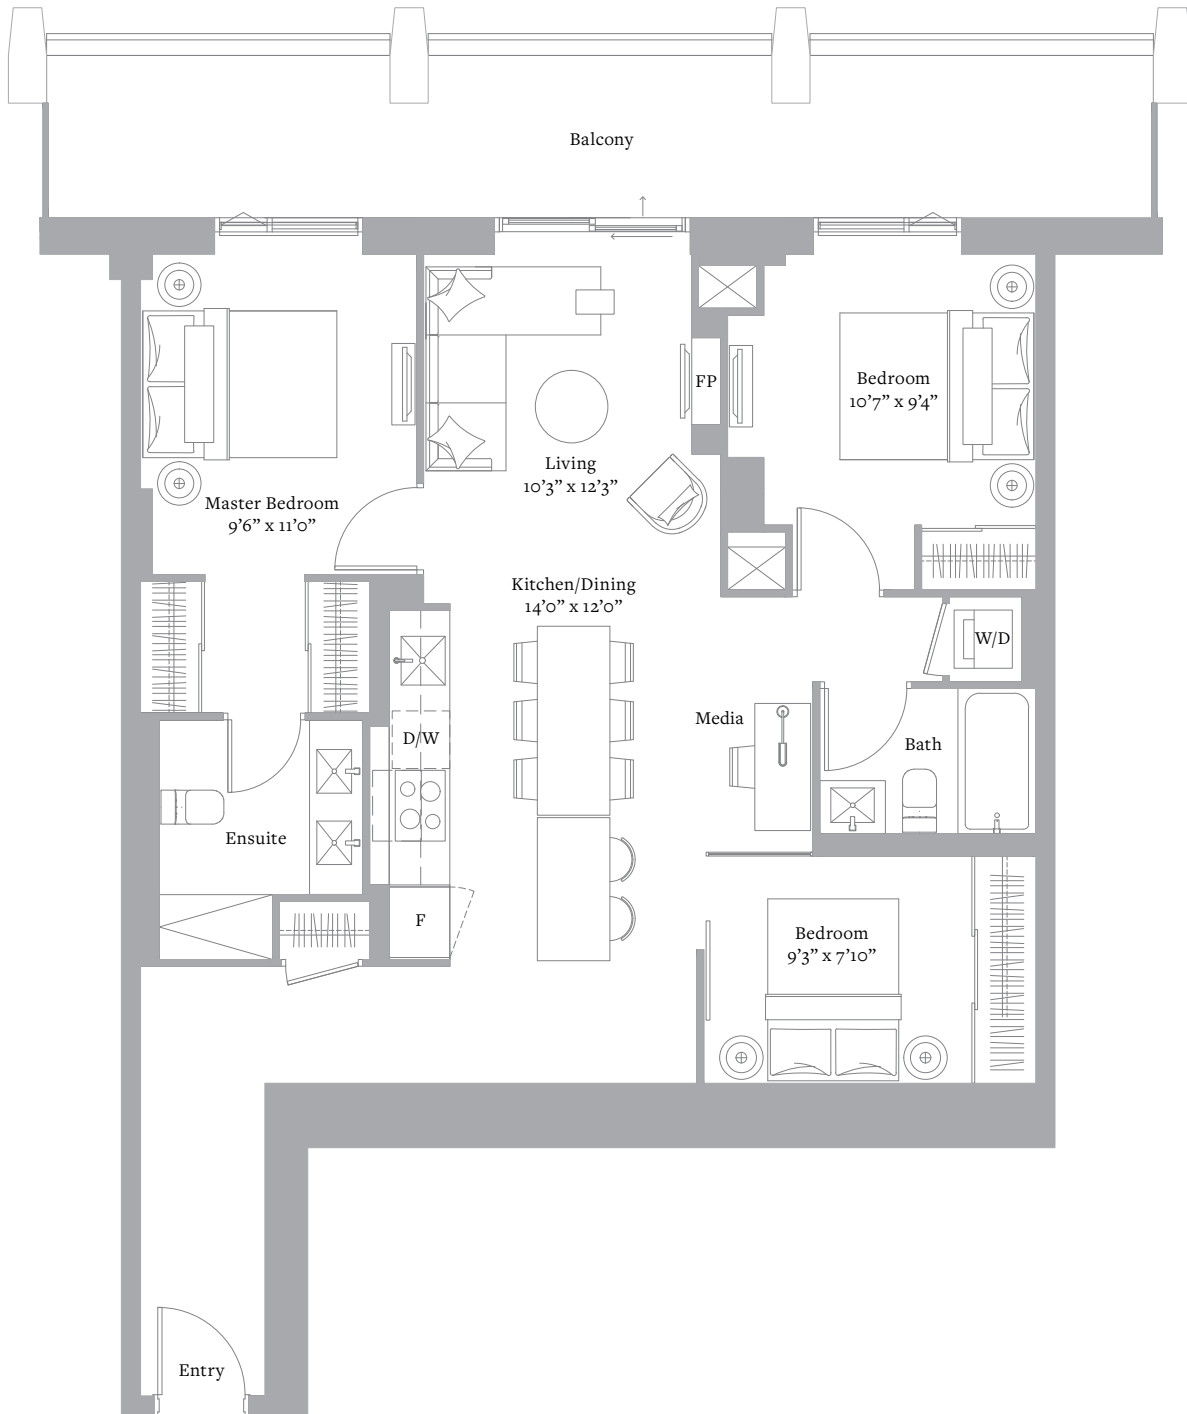

THE PENTHOUSE COLLECTION

THE **UNITED** BLDG.
A Landmark Project by Davpart

L50-52 N^o 1
3 BEDROOM + MEDIA & 2 BATH
1,068 SQ FT

Level 50-51

Level 52

Exclusive Listing: Baker Real Estate Incorporated, Brokerage. Brokers Protected.
Sizes and specifications are subject to change without notice. E. & O.E.

THE PENTHOUSE COLLECTION

THE **UNITED** BLDG.
A Landmark Project by Davpart

L50-52 N^o 9
3 BEDROOM + MEDIA & 2 BATH
1,073 SQ FT

Level 50-51

Level 52

Exclusive Listing: Baker Real Estate Incorporated, Brokerage. Brokers Protected.
Sizes and specifications are subject to change without notice. E. & O.E.