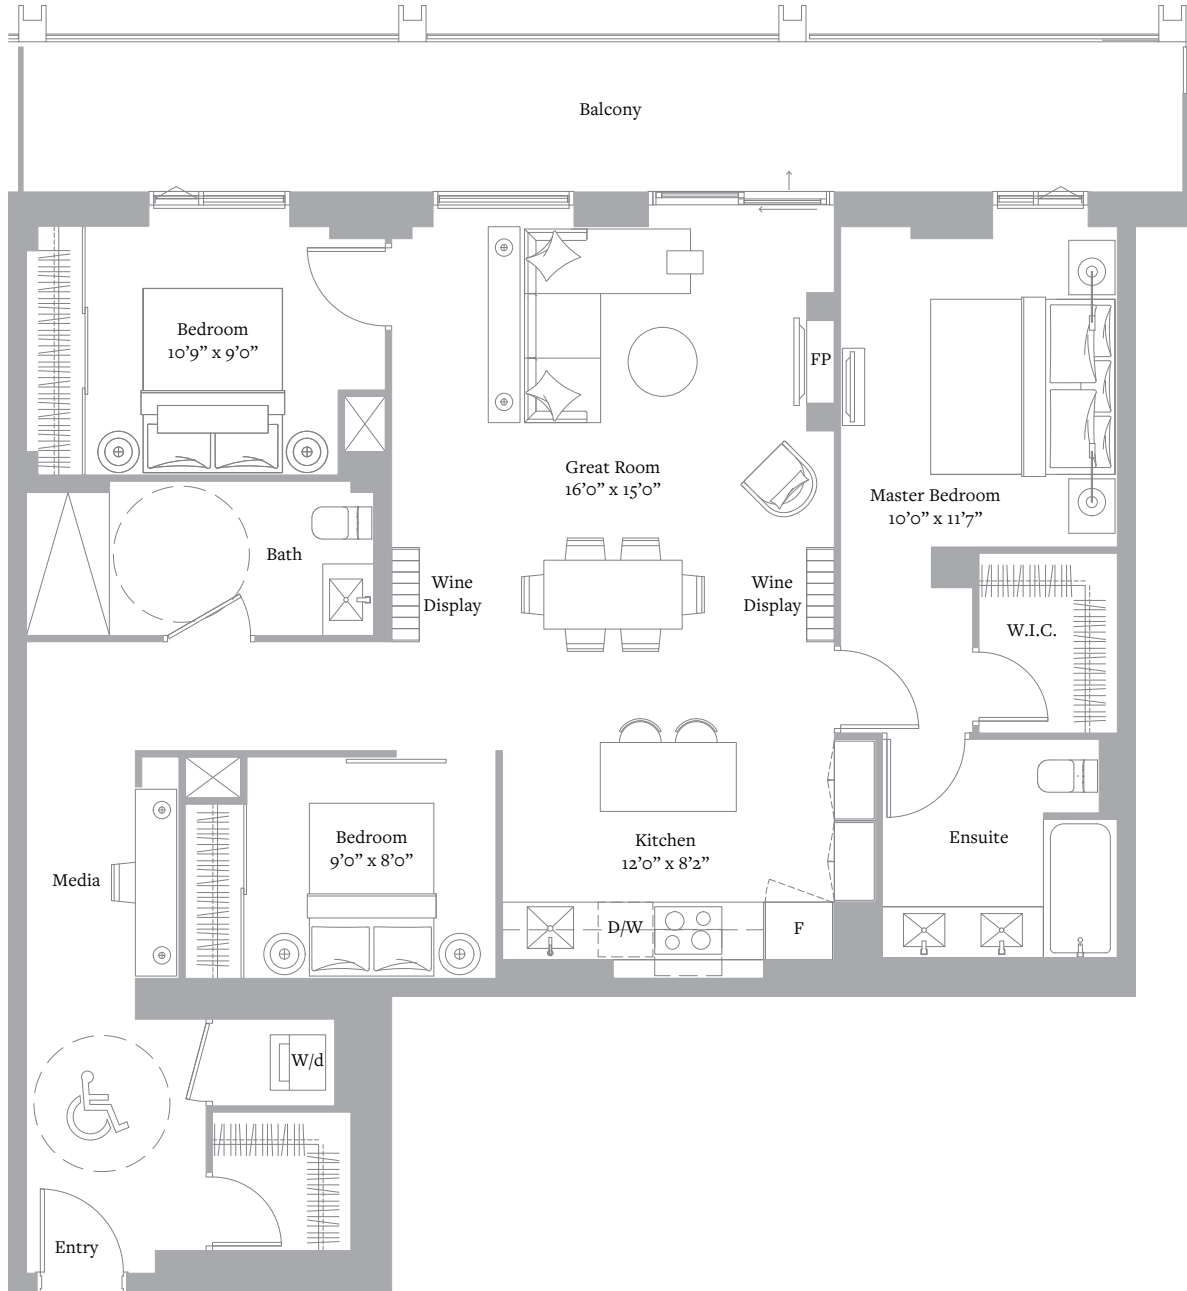

THE PENTHOUSE COLLECTION

THE **UNITED** BLDG.
A Landmark Project by Davpart

L52 N^o 3
3 BEDROOM + FLEX & 2 BATH
1,234 SQ FT

Level 52

Exclusive Listing: Baker Real Estate Incorporated, Brokerage. Brokers Protected.
Sizes and specifications are subject to change without notice. E. & O.E.

THE PENTHOUSE COLLECTION

THE **UNITED** BLDG.
A Landmark Project by Davpart

L50-52 N^o 5
 3 BEDROOM + MEDIA & 2 BATH
 1,342 SQ FT

Level 50-51

Level 52

Exclusive Listing: Baker Real Estate Incorporated, Brokerage. Brokers Protected.