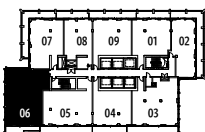

THE PENTHOUSE COLLECTION

THE **UNITED** BLDG.
A Landmark Project by Davpart

L50-52 N° 6
3 BEDROOM + DINING + MEDIA & 3 BATH
1,539 SQ FT

Level 50-51