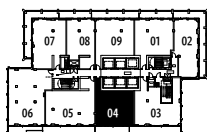

Level 52

Exclusive Listing: Baker Real Estate Incorporated, Brokerage. Brokers Protected.
Sizes and specifications are subject to change without notice. E. & O.E.