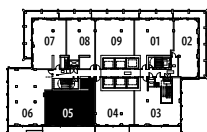

Level 52

Exclusive Listing: Baker Real Estate Incorporated, Brokerage. Brokers Protected.

Sizes and specifications are subject to change without notice. E. & O.E.