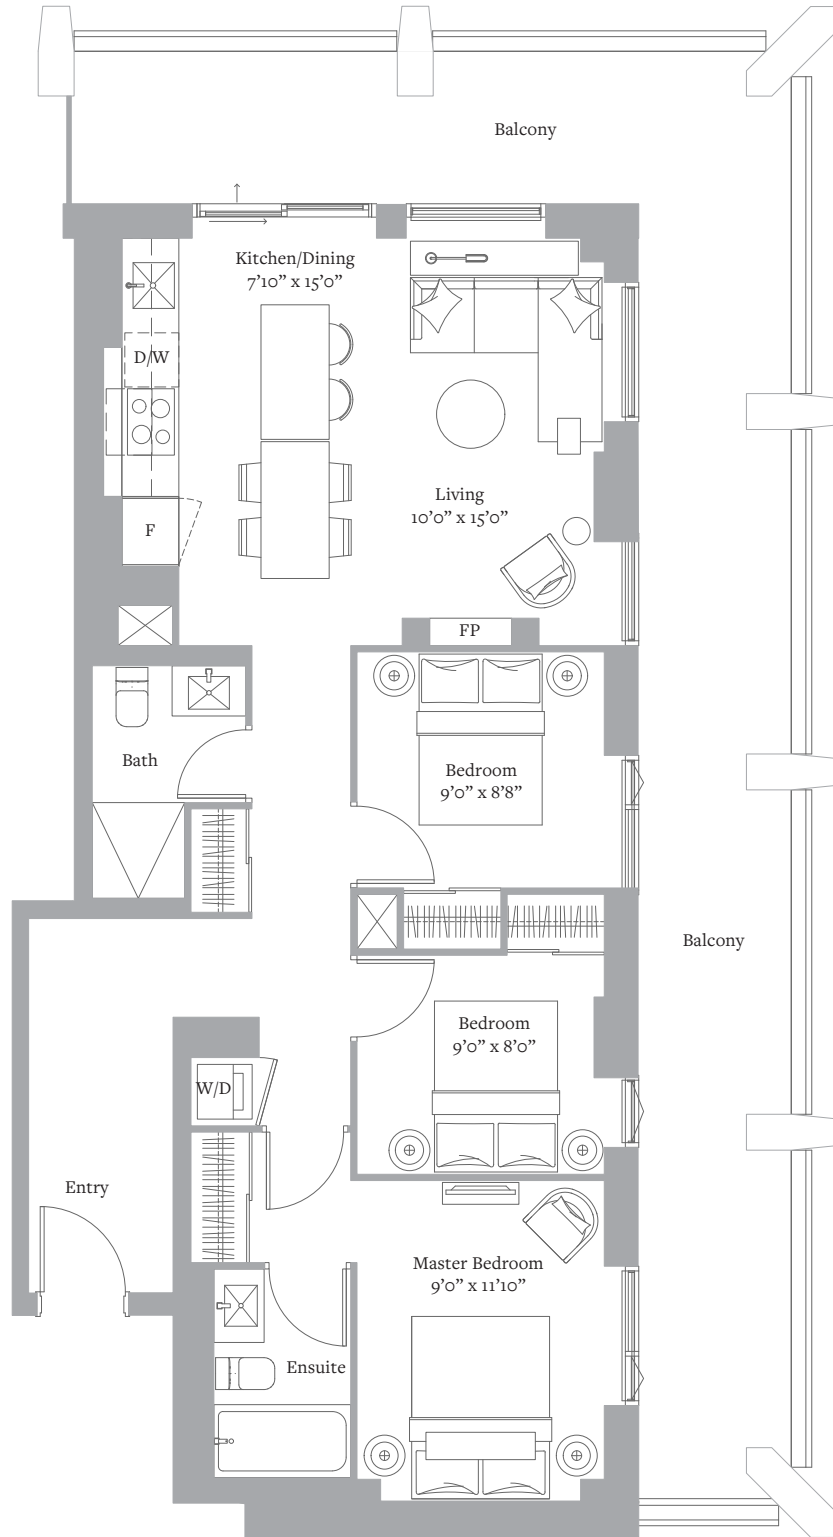

THE PENTHOUSE COLLECTION

THE **UNITED** BLDG.
A Landmark Project by Davpart

L50-51 N^o 2
3 BEDROOM & 2 BATH
953 SQ FT

Level 50-51

Exclusive Listing: Baker Real Estate Incorporated, Brokerage. Brokers Protected.
Sizes and specifications are subject to change without notice. E. & O.E.

THE PENTHOUSE COLLECTION

THE **UNITED** BLDG.
A Landmark Project by Davpart

L52 N^o 2
3 BEDROOM & 2 BATH
1,010 SQ FT

Level 52

Exclusive Listing: Baker Real Estate Incorporated, Brokerage. Brokers Protected.
Sizes and specifications are subject to change without notice. E. & O.E.