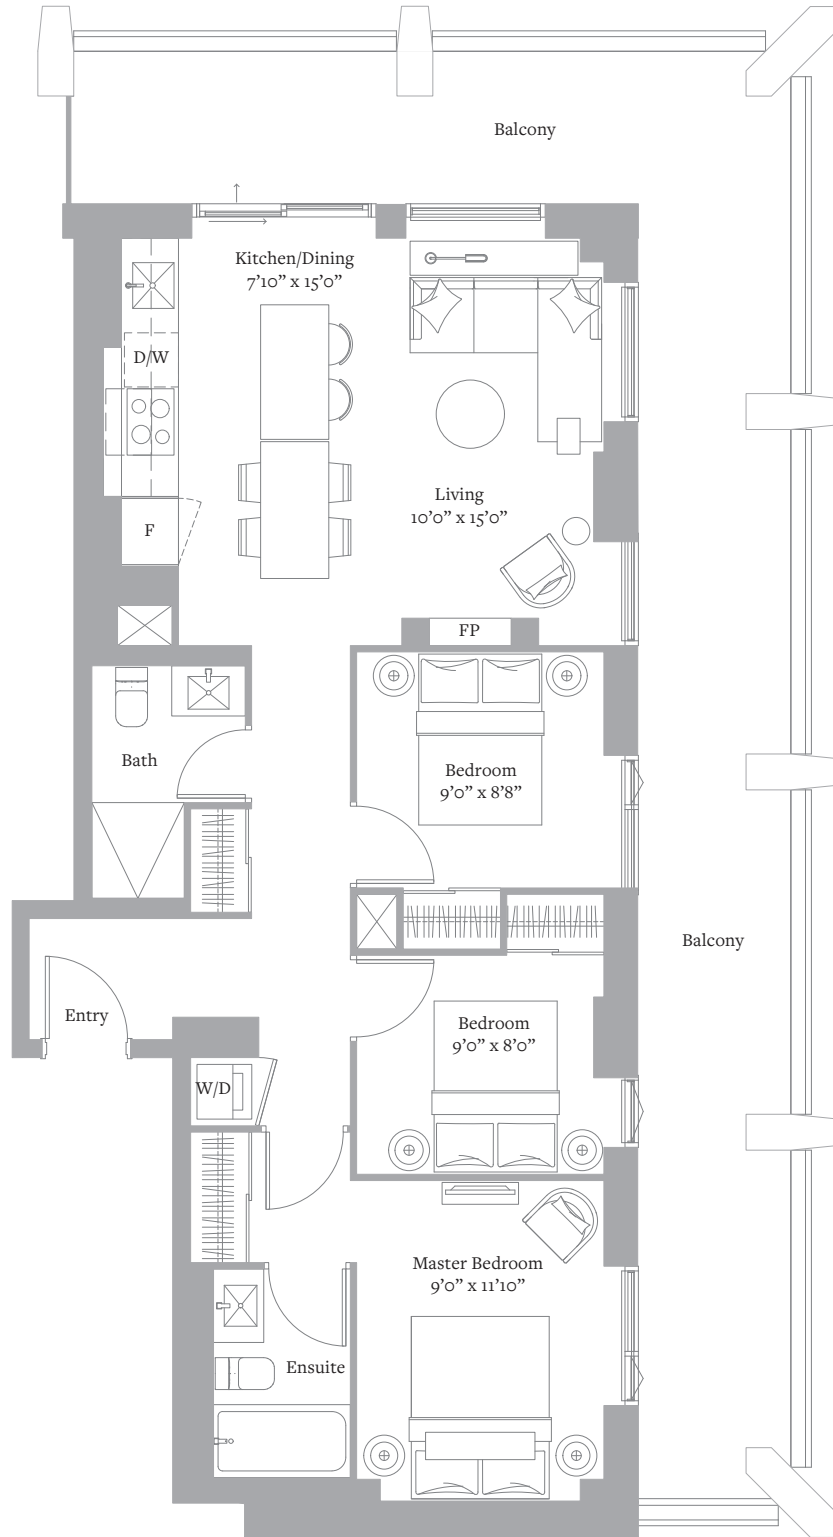

THE PENTHOUSE COLLECTION

THE **UNITED** BLDG.
A Landmark Project by Davpart

L50-52 N^o 8
2 BEDROOM & 2 BATH
886 SQ FT

Exclusive Listing: Baker Real Estate Incorporated, Brokerage. Brokers Protected.
Sizes and specifications are subject to change without notice. E. & O.E.

THE PENTHOUSE COLLECTION

THE **UNITED** BLDG.
A Landmark Project by Davpart

L50-51 N^o 2
3 BEDROOM & 2 BATH
953 SQ FT

Level 50-51

Exclusive Listing: Baker Real Estate Incorporated, Brokerage. Brokers Protected.
Sizes and specifications are subject to change without notice. E. & O.E.