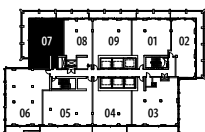

THE PENTHOUSE COLLECTION

THE **UNITED** BLDG.
A Landmark Project by Davpart

L50-52 N^o 9
3 BEDROOM + MEDIA & 2 BATH
1,073 SQ FT

Level 50-51

Level 52

Exclusive Listing: Baker Real Estate Incorporated, Brokerage. Brokers Protected.
Sizes and specifications are subject to change without notice. E. & O.E.

THE PENTHOUSE COLLECTION

THE **UNITED** BLDG.
A Landmark Project by Davpart

L50-52 N^o 7
3 BEDROOM & 2 BATH
1,115 SQ FT

Level 50-51

Level 52

Exclusive Listing: Baker Real Estate Incorporated, Brokerage. Brokers Protected.
Sizes and specifications are subject to change without notice. E. & O.E.