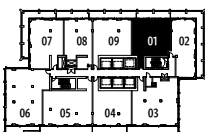

THE PENTHOUSE COLLECTION

THE **UNITED** BLDG.
A Landmark Project by Davpart

L50-52 N^o 4
3 BEDROOM & 2 BATH
1,032 SQ FT

Level 50-51

Level 52

Exclusive Listing: Baker Real Estate Incorporated, Brokerage. Brokers Protected.
Sizes and specifications are subject to change without notice. E. & O.E.

THE PENTHOUSE COLLECTION

THE **UNITED** BLDG.
A Landmark Project by Davpart

L50-52 N^o 1
3 BEDROOM + MEDIA & 2 BATH
1,068 SQ FT

Level 50-51

Level 52

Exclusive Listing: Baker Real Estate Incorporated, Brokerage. Brokers Protected.
Sizes and specifications are subject to change without notice. E. & O.E.