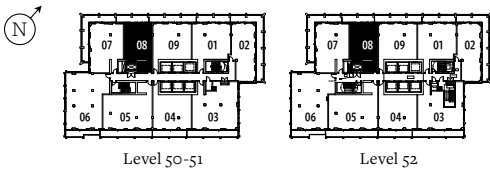

THE PENTHOUSE COLLECTION

THE **UNITED** BLDG.
A Landmark Project by Davpart

L50-52 N^o 8
2 BEDROOM & 2 BATH
886 SQ FT

Exclusive Listing: Baker Real Estate Incorporated, Brokerage. Brokers Protected.
Sizes and specifications are subject to change without notice. E. & O.E.