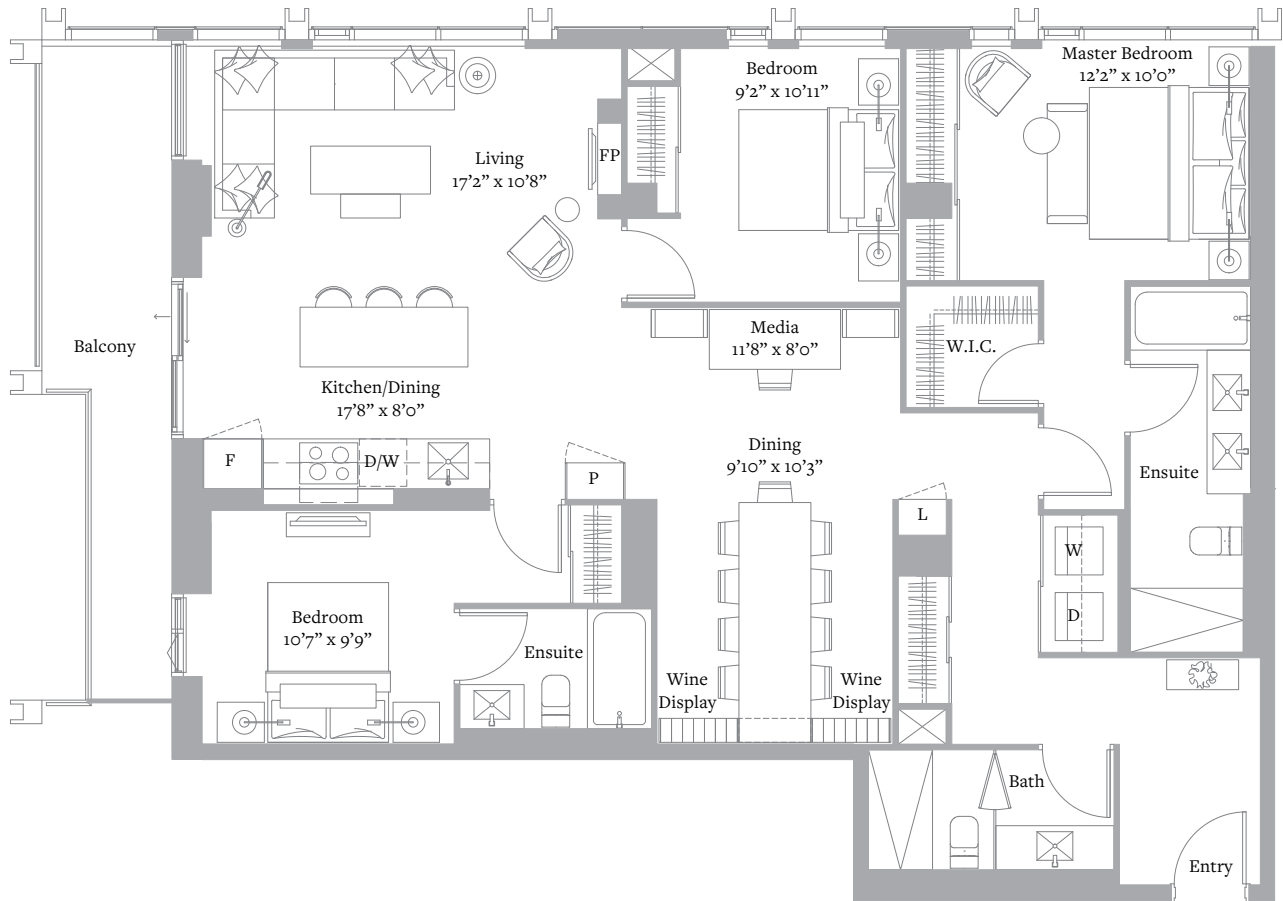

THE PENTHOUSE COLLECTION

THE **UNITED** BLDG.
A Landmark Project by Davpart

L50-52 N° 6
3 BEDROOM + DINING + MEDIA & 3 BATH
1,539 SQ FT

Exclusive Listing: Baker Real Estate Incorporated, Brokerage. Brokers Protected.
Sizes and specifications are subject to change without notice. E. & O.E.